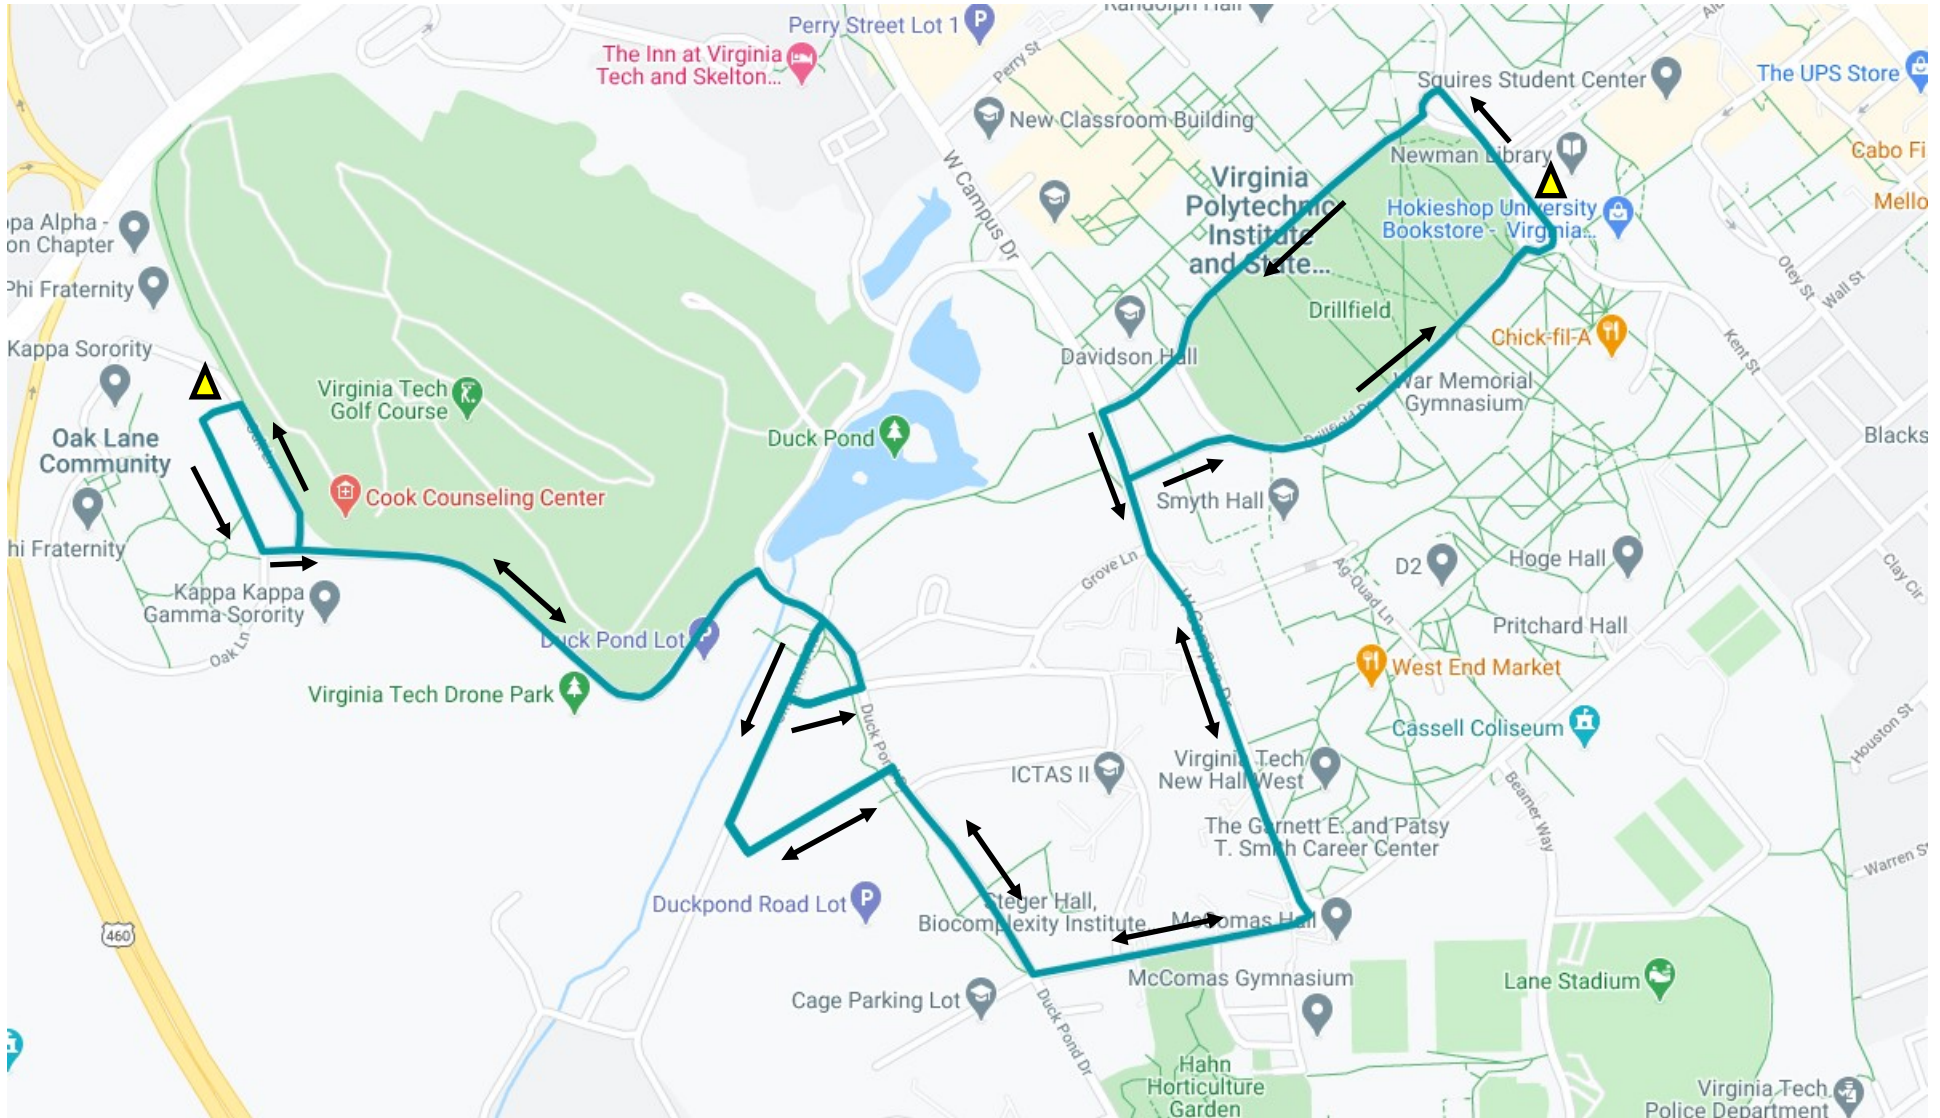

Hokie Express and Campus Shuttle Changes - November 30, 2020 and Spring 2021

- Full Service 15-minute frequency on both routes, with a total of 4 new bus stops.
- Duck Pond Road and Smithfield Lots continue to be serviced by both routes.

Hokie Express Weekday Route - November 30, 2020 and Spring 2021

- Duck Pond Road Lot is serviced both ways.

Campus Shuttle Route - November 30, 2020 and Spring 2021

- Expanded Service to Chicken Hill Lot and Beamer Way extended.
- Duck Pond Road Lot is serviced both ways.