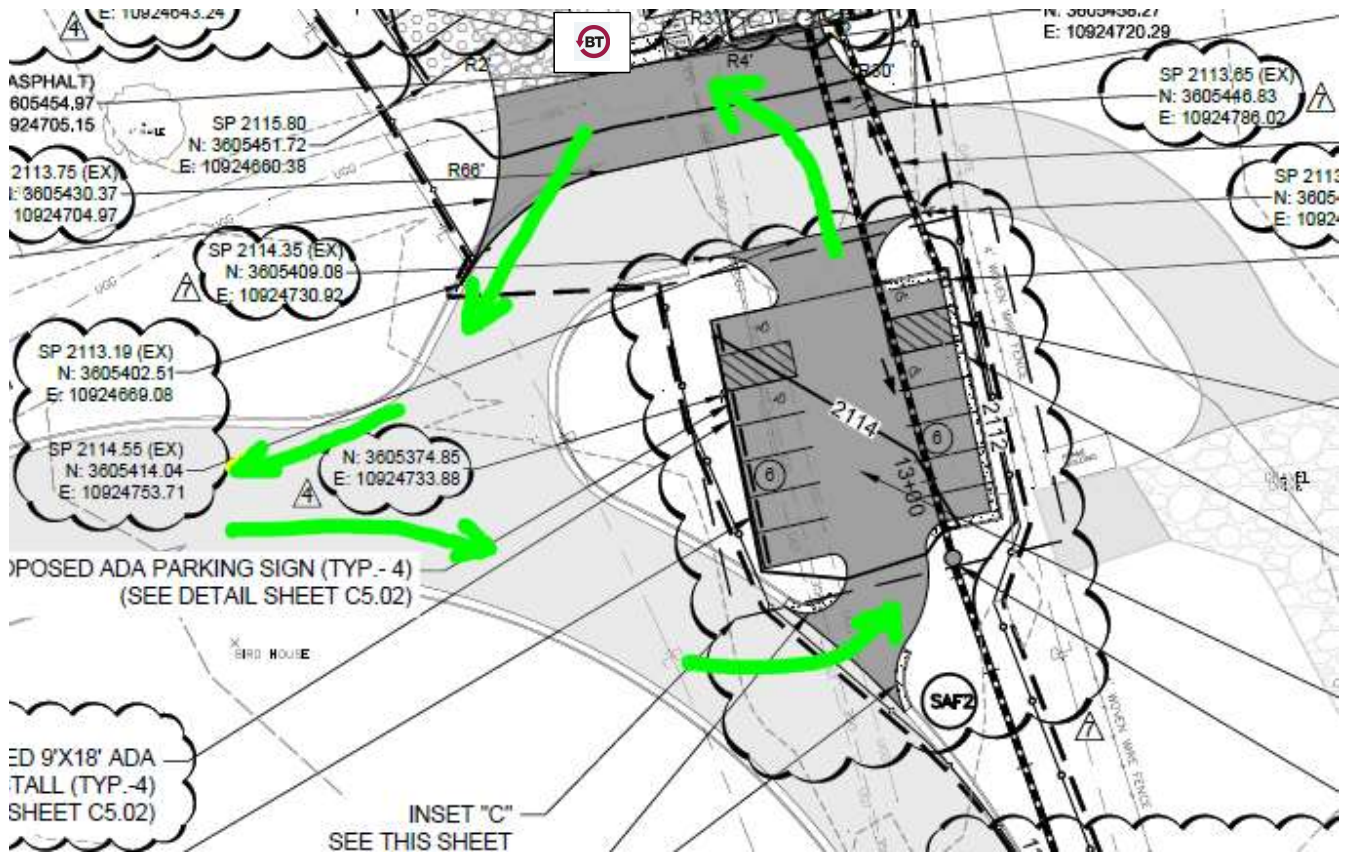

CRC Shuttle Service - Smoot Drive Lot

Service Start: August 5, 2019

BT Bus Path Detail Through Smoot Lot

CRC Shuttle Route Path to VT Parking Area (Smoot Drive Lot)