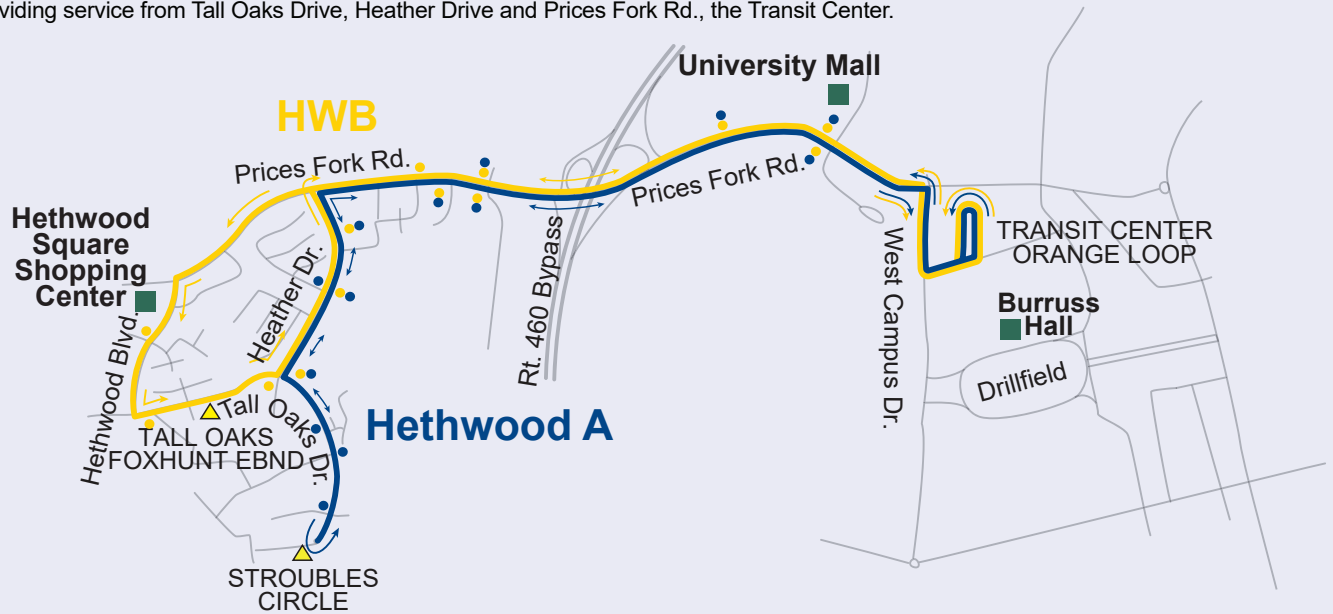

Hethwood Routes

HWA HWB HWC

Weekday Routes – Year-round

- **HWA**: Providing service from Stroubles Circle, Heather Drive and Prices Fork Rd., to the Transit Center.
- **HWB**: Providing service from Tall Oaks Drive, Heather Drive and Prices Fork Rd., the Transit Center.

Evening/Weekend Routes – Year-round

During evenings and weekends the **HWA** and **HWB** routes combine and operate as the **HWC** route. Please see timetables for times this route operates.

	TIME CHECK STOP (Buses that arrive at a time check or the Transit Center early will leave at the scheduled time.)		HWA Route		HWC Route
	Points of Interest		HWB Route		
	Bus Stop				

HWB

Provides service from Hethwood and Stroubles Circle to the Transit Center Loops
Route Operates on Weekdays Only.

Changes: Now services the Transit Center. Does not service the Drillfield

Full Service: Monday - Thursday

Full Service: Friday

Orange Loop	Tall Oaks
Bay 10 Stop # 8110	Stop #1206
<i>Route Frequency: Every 15 minutes</i>	
	7:00 AM
	7:15 AM
7:15 AM	7:30 AM
7:30 AM	7:45 AM
7:45 AM	8:00 AM
8:00 AM	8:15 AM
8:15 AM	8:30 AM
8:30 AM	8:45 AM
8:45 AM	9:00 AM
9:00 AM	9:15 AM
9:15 AM	9:30 AM
9:30 AM	9:45 AM
9:45 AM	10:00 AM
10:00 AM	10:15 AM
10:15 AM	10:30 AM
10:30 AM	10:45 AM
10:45 AM	11:00 AM
11:00 AM	11:15 AM
11:15 AM	11:30 AM
11:30 AM	11:45 AM
11:45 AM	12:00 PM
12:00 PM	12:15 PM
12:15 PM	12:30 PM
12:30 PM	12:45 PM
12:45 PM	1:00 PM
1:00 PM	1:15 PM
1:15 PM	1:30 PM
1:30 PM	1:45 PM
1:45 PM	2:00 PM
2:00 PM	2:15 PM
2:15 PM	2:30 PM
2:30 PM	2:45 PM
2:45 PM	3:00 PM
3:00 PM	3:15 PM
3:15 PM	3:30 PM
End of HWB Service, use HWC	