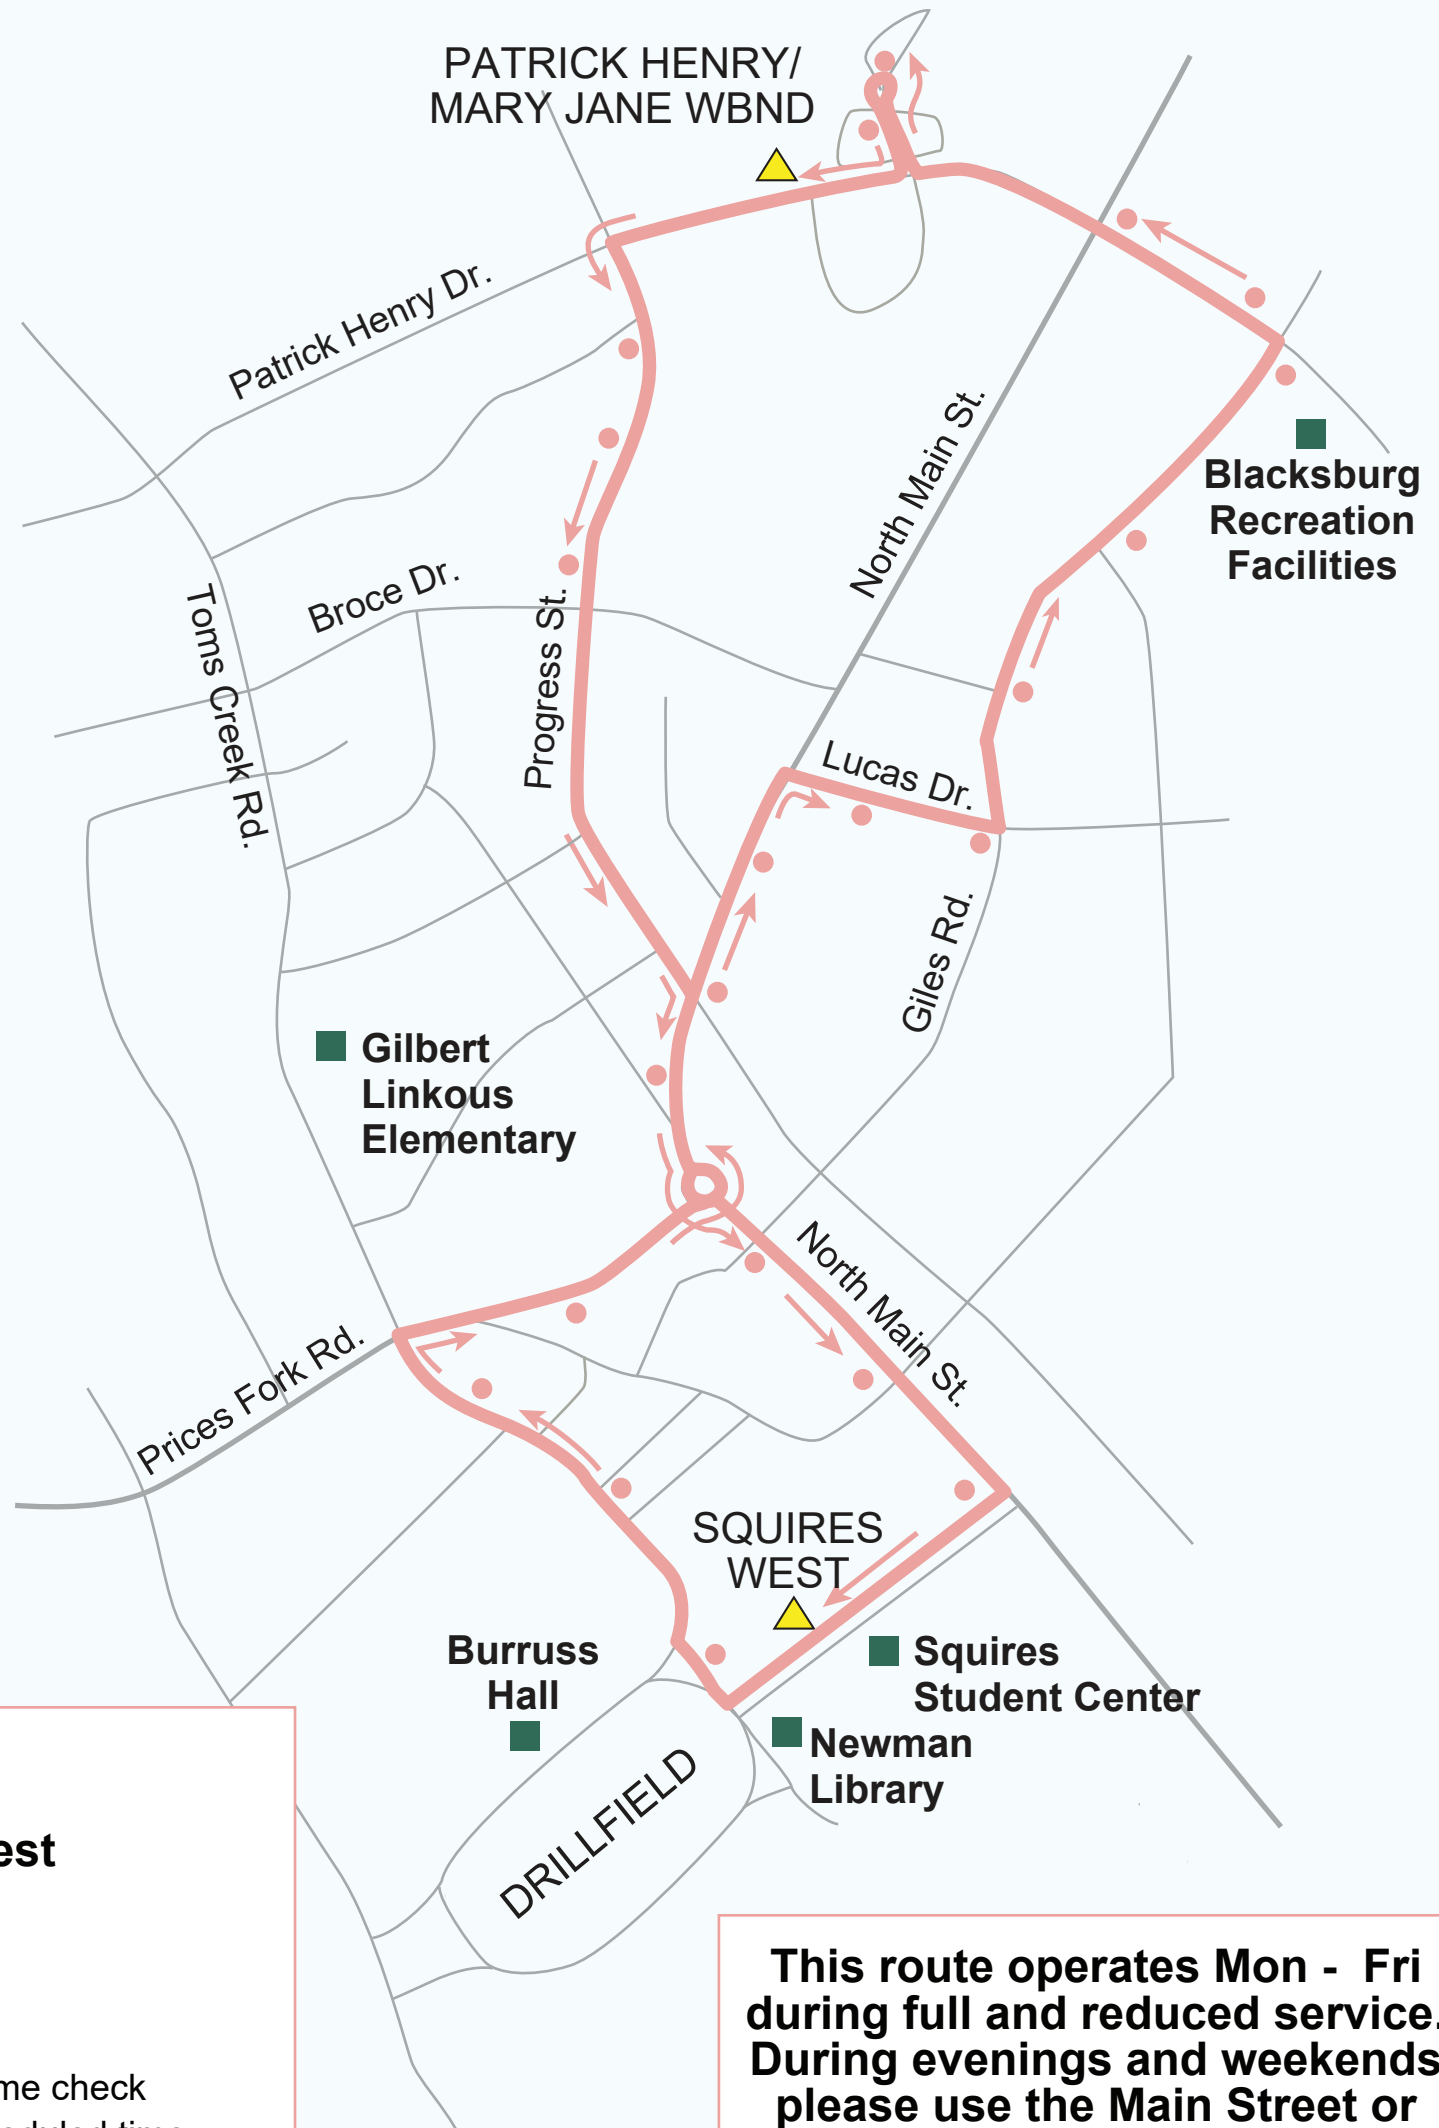

Patrick Henry

Provides service from Giles Rd., Patrick Henry Dr., Seneca Circle and Progress St. to campus.

-  TIME CHECK*
-  Points of Interest
-  Patrick Henry
-  Bus Stop

* Buses that arrive at a time check early will leave at the scheduled time.

This route operates Mon - Fri during full and reduced service. During evenings and weekends please use the Main Street or Toms Creek routes.

Patrick Henry "PHD"

Provides service along North Main Street, Giles Road, Patrick Henry Drive, Seneca Circle and Progress Street to Campus.

FULL SERVICE

Patrick Henry "PHD"

Provides service along North Main Street, Giles Road, Patrick Henry Drive, Seneca Circle and Progress Street to Campus.

Patrick Henry Intermediate Service

Squires West	Patrick Henry / Seneca Wbnd
Stop # 1113	Stop # 1430
	7:00 AM
7:15 AM	7:30 AM
7:45 AM	8:00 AM
8:15 AM	8:30 AM
8:45 AM	9:00 AM
9:15 AM	9:30 AM
9:45 AM	10:00 AM
10:15 AM	10:30 AM
10:45 AM	11:00 AM
11:15 AM	11:30 AM
11:45 AM	12:00 PM
12:15 PM	12:30 PM
12:45 PM	1:00 PM
1:15 PM	1:30 PM
1:45 PM	2:00 PM
2:15 PM	2:30 PM
2:45 PM	3:00 PM
3:15 PM	3:30 PM
3:45 PM	4:00 PM
4:15 PM	4:30 PM
4:45 PM	5:00 PM
5:15 PM	5:30 PM
5:45 PM	6:00 PM
6:15 PM	6:30 PM
6:45 PM	7:00 PM
7:15 PM	7:30 PM
7:45 PM	8:00 PM
8:15 PM	8:30 PM
8:45 PM	9:00 PM
9:15 PM	9:30 PM