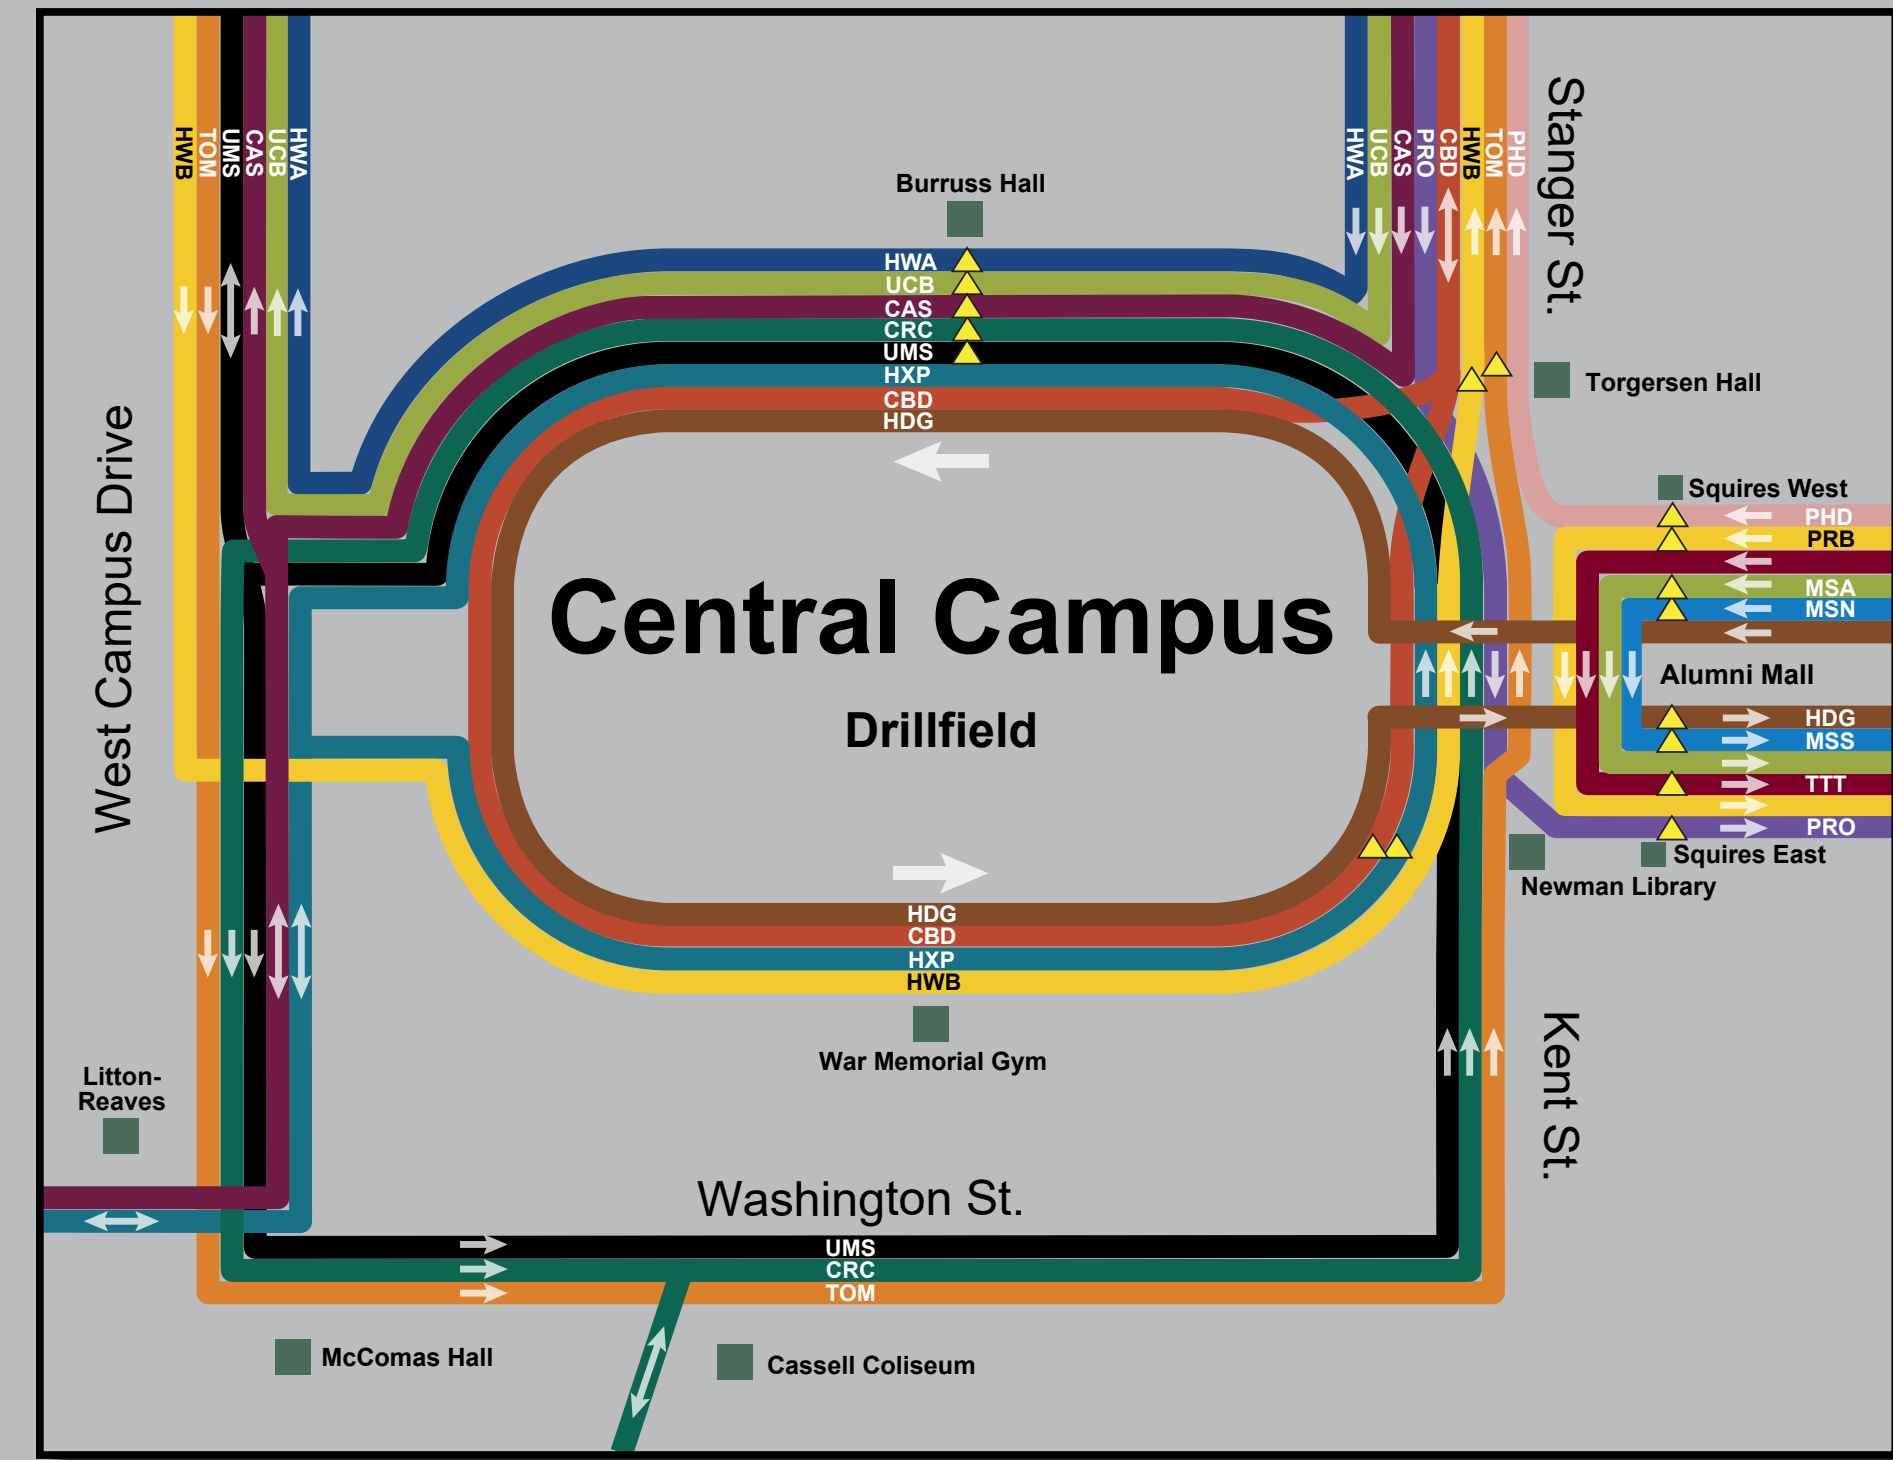

Blacksburg Transit System Map

Effective August 2020

Blacksburg Weekday Routes

Full Service Weekday	Reduced Service Weekday
Campus Shuttle (CAS)	CRC Shuttle (CRC)
Carpenter Blvd. (CBD)	Harding Ave. (HDG)
CRC Shuttle (CRC)	Hethwood A (HWA)
Harding Ave. (HDG)	Hethwood B (HWB)
Hethwood A (HWA)	Main Street North/South (MSN/MSS)
Hethwood B (HWB)	Patrick Henry (PHD)
Hokie Express (HXP)	Progress Street (PRO)
Main Street North/South (MSN/MSS)	Progress B (PRB)
South Main - Airport Rd. (MSA)	Toms Creek (TOM)
Patrick Henry (PHD)	Two Town Trolley (TTT)
Progress Street (PRO)	University City Blvd. (UCB)
Progress B (PRB)	
Toms Creek (TOM)	
Two Town Trolley (TTT)	
University City Blvd. (UCB)	
University Mall Shuttle (UMS)	

Christiansburg Routes

Service
Explorer Blue Loop
Explorer Gold Loop

Blacksburg Evening/Weekend Alternate Routes

Full Service Evening/Weekends	Reduced Service Evening/Weekends
Hethwood (HWD)	Hethwood (HWD)
Harding Ave. (HDG)	Harding Ave. (HDG)
Hokie Express (HXP)	Main Street North/South (MSN/MSS)
Main Street North/South (MSN/MSS)	Toms Creek (TOM)
Toms Creek (TOM)	Two Town Trolley (TTT)
Two Town Trolley (TTT)	University City Blvd. (UCB)
University City Blvd. (UCB)	

See individual routes for additional information.