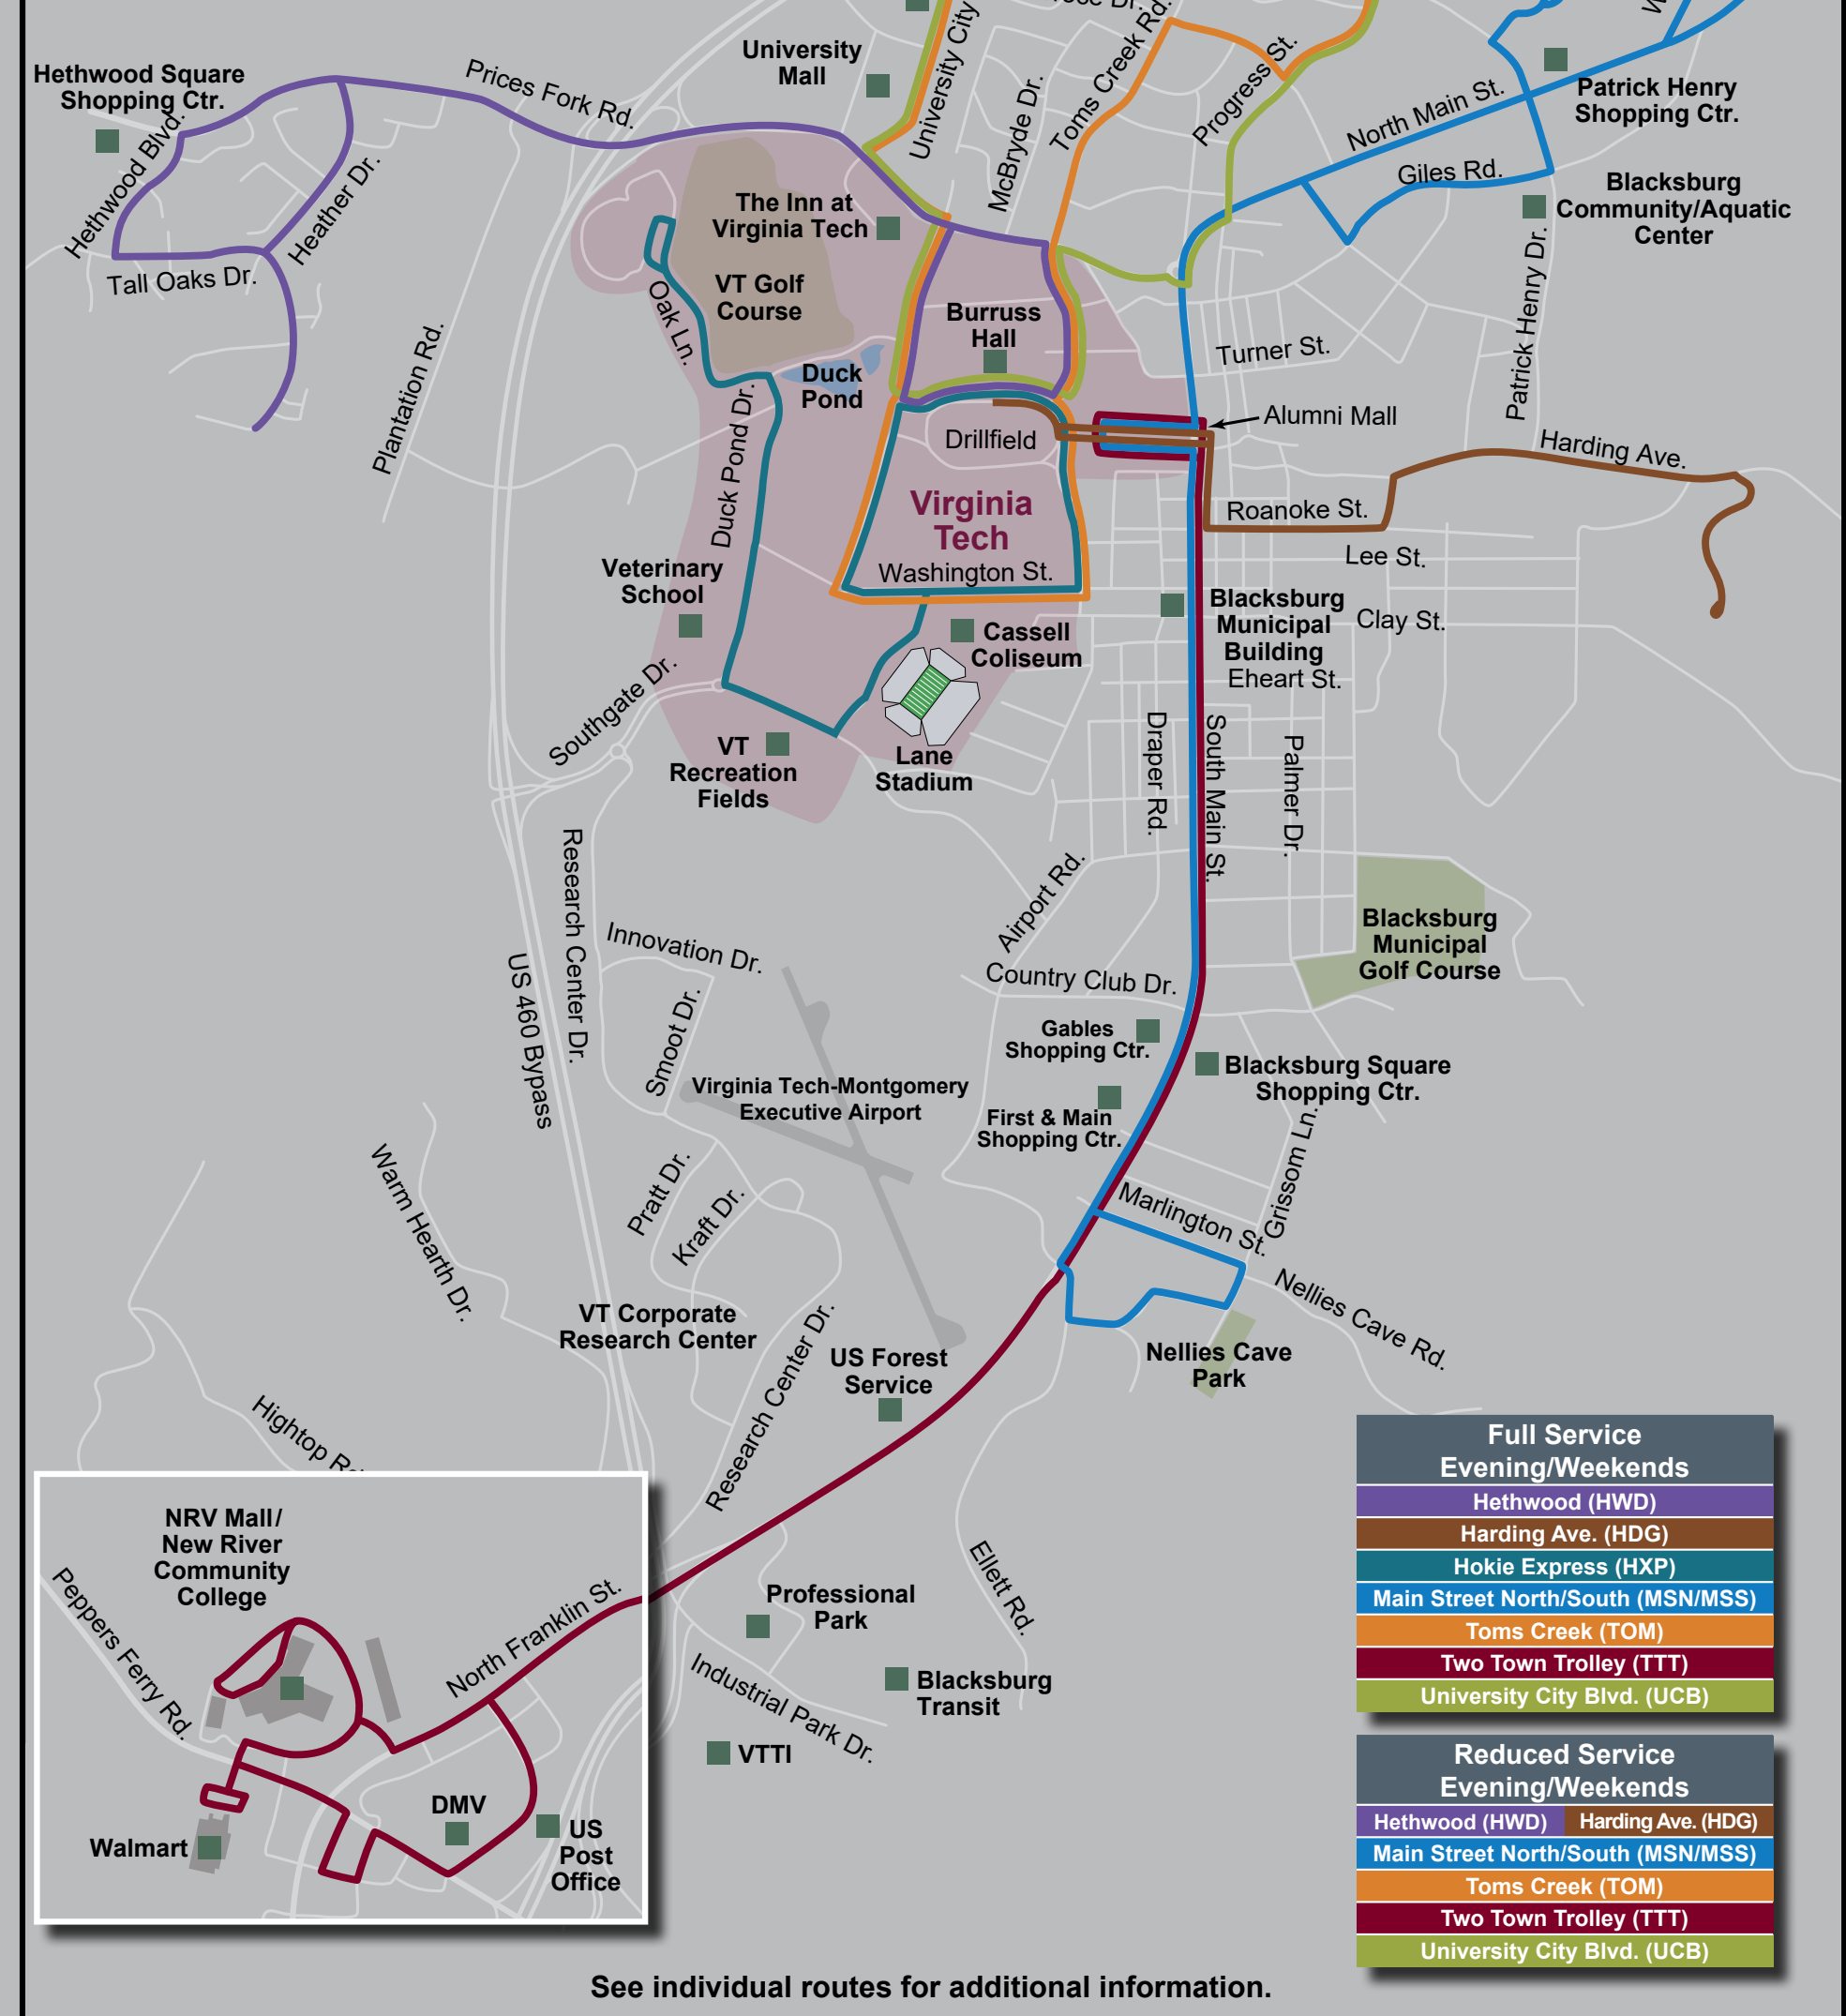

Blacksburg Transit System Map

Effective August 2020

Blacksburg Weekday Routes

Full Service Weekday	Reduced Service Weekday
Campus Shuttle (CAS)	CRC Shuttle (CRC)
Carpenter Blvd. (CBD)	Harding Ave. (HDG)
CRC Shuttle (CRC)	Hethwood A (HWA)
Harding Ave. (HDG)	Hethwood B (HWB)
Hethwood A (HWA)	Main Street North/South (MSN/MSS)
Hethwood B (HWB)	Patrick Henry (PHD)
Hokie Express (HXP)	Progress Street (PRO)
Main Street North/South (MSN/MSS)	Progress B (PRB)
South Main - Airport Rd. (MSA)	Toms Creek (TOM)
Patrick Henry (PHD)	Two Town Trolley (TTT)
Progress Street (PRO)	University City Blvd. (UCB)
Progress B (PRB)	
Toms Creek (TOM)	
Two Town Trolley (TTT)	
University City Blvd. (UCB)	
University Mall Shuttle (UMS)	

Christiansburg Routes

Service
Explorer Blue Loop
Explorer Gold Loop

Blacksburg Evening/Weekend Alternate Routes

Full Service Evening/Weekends	Reduced Service Evening/Weekends
Hethwood (HWD)	Hethwood (HWD)
Harding Ave. (HDG)	Harding Ave. (HDG)
Hokie Express (HXP)	Main Street North/South (MSN/MSS)
Main Street North/South (MSN/MSS)	Toms Creek (TOM)
Toms Creek (TOM)	Two Town Trolley (TTT)
Two Town Trolley (TTT)	University City Blvd. (UCB)
University City Blvd. (UCB)	

See individual routes for additional information.