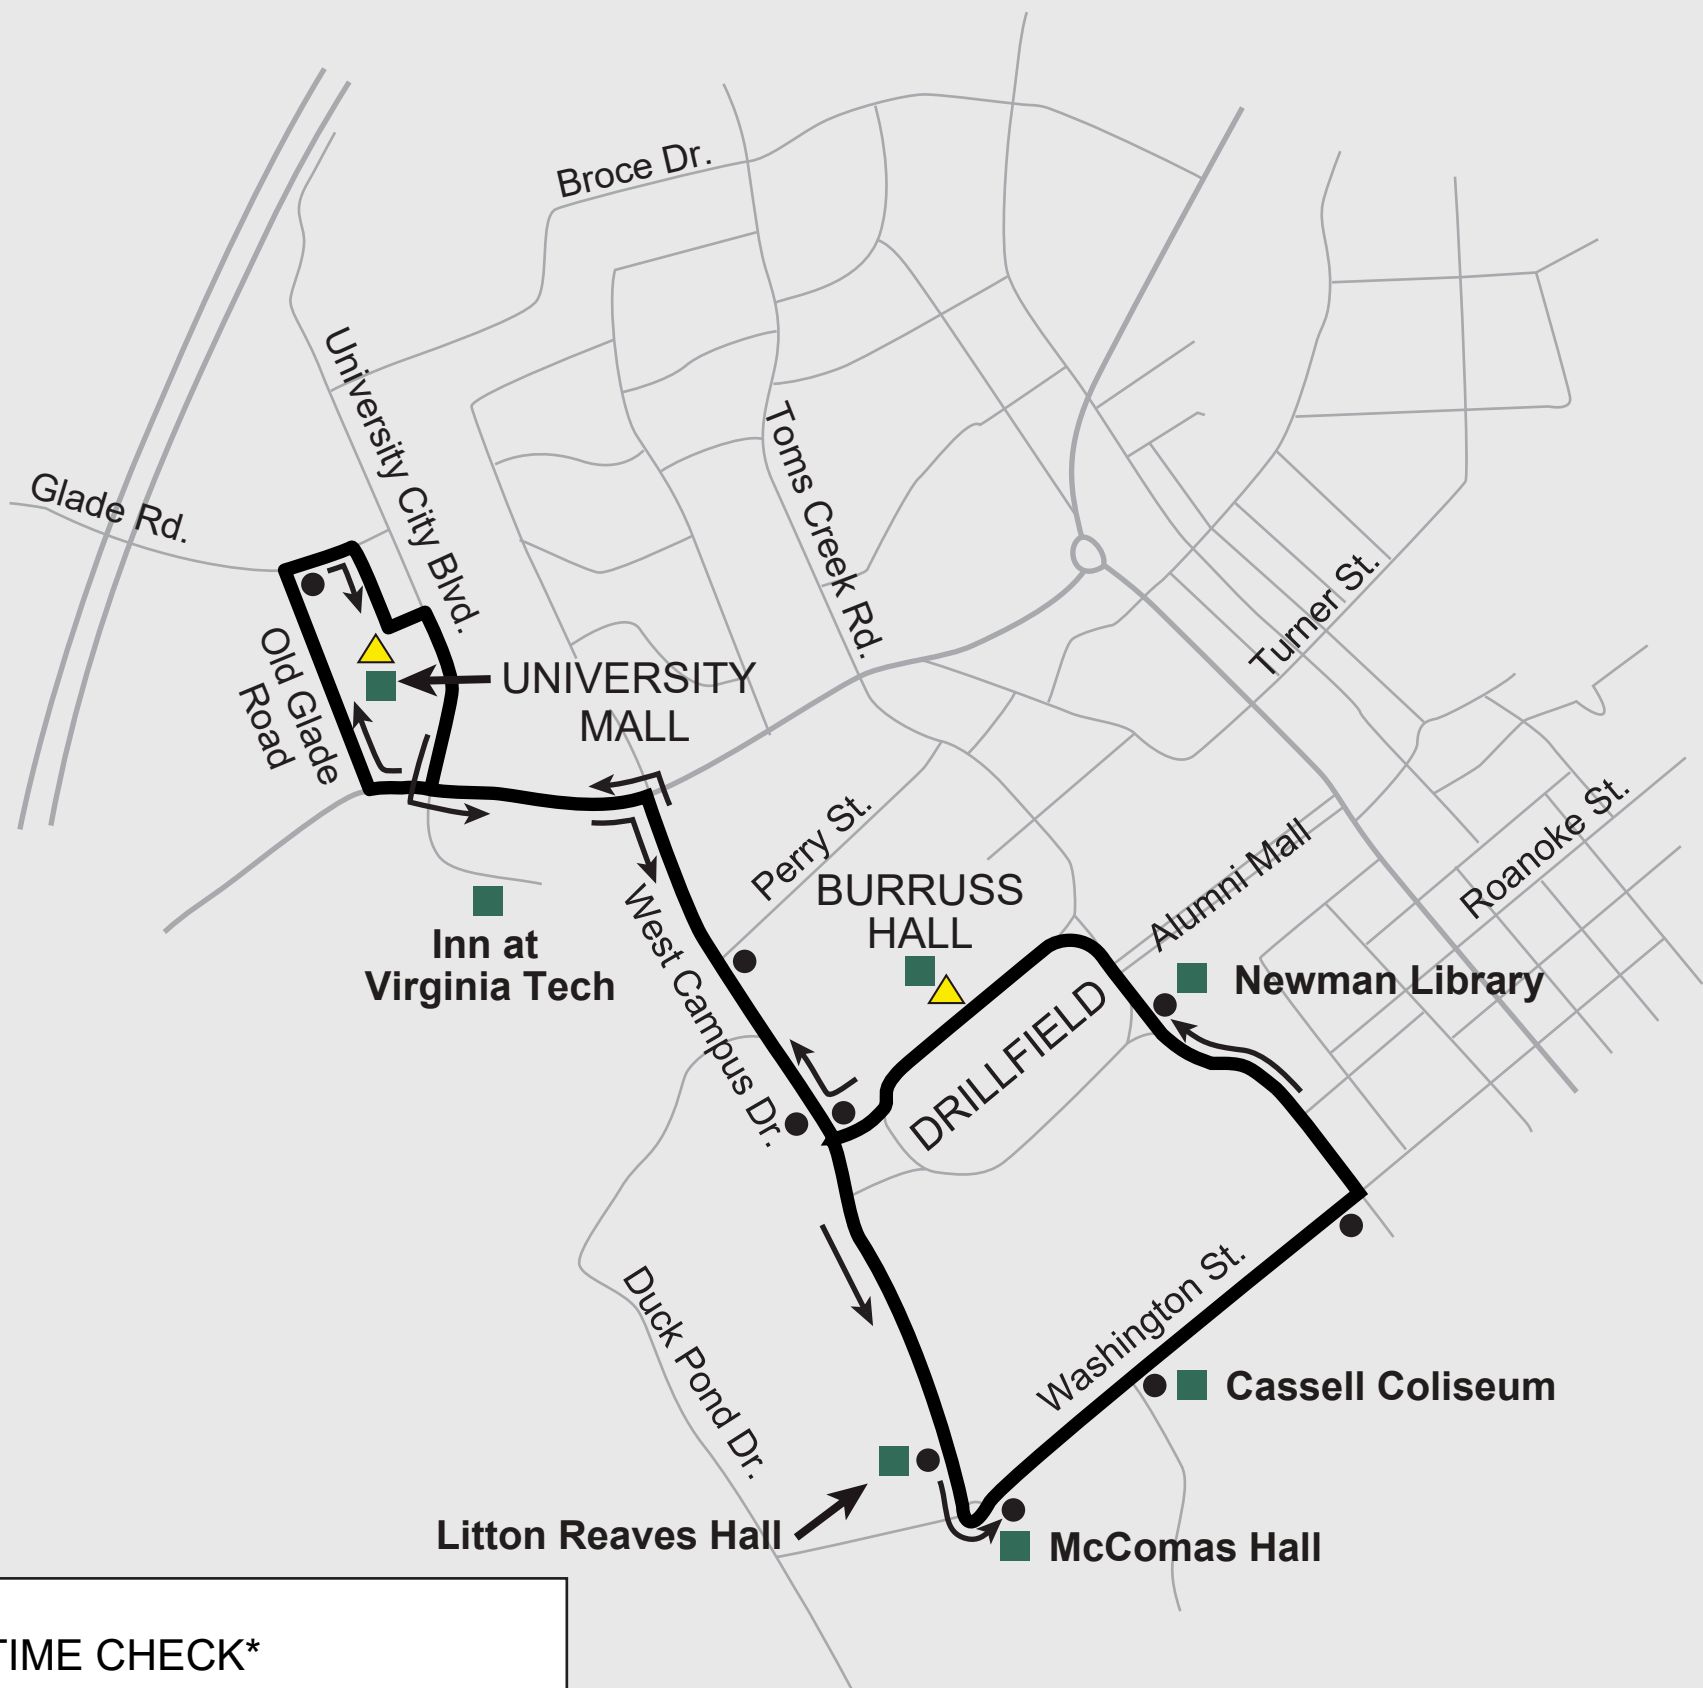

University Mall Shuttle

Provides service from Campus to the Math Emporium at University Mall

-  TIME CHECK*
 -  Points of Interest
 -  UMal Shuttle Route
 -  Bus Stop
- * Buses that arrive at a time check early will leave at the scheduled time.

This route operates during Full service weekdays only. During reduced service, evenings & weekends please use the Toms Creek or University City Boulevard routes.

University Mall Shuttle "UMS"

Provides service from Campus to the Math Emporium.

This route operates during Full and Intermediate Service weekdays only; during all other times please use the UCB or Toms Creek routes.

What has changed? No changes.

University Mall Shuttle Full Service Monday-Friday

updated 1/8/2021

**Route does not operate on weekends;
please use the Toms Creek or University City Boulevard routes.**

No Reduced Service

- * All stops listed are timechecks; buses do not leave these stops before the posted time.
- * Passengers should be at the bus stop at least 5 minutes before scheduled departure time.
 - * **Bold** times indicate PM hours.
- * For Full, Intermediate or Reduced service information please visit the event calendar at www.ridebt.org