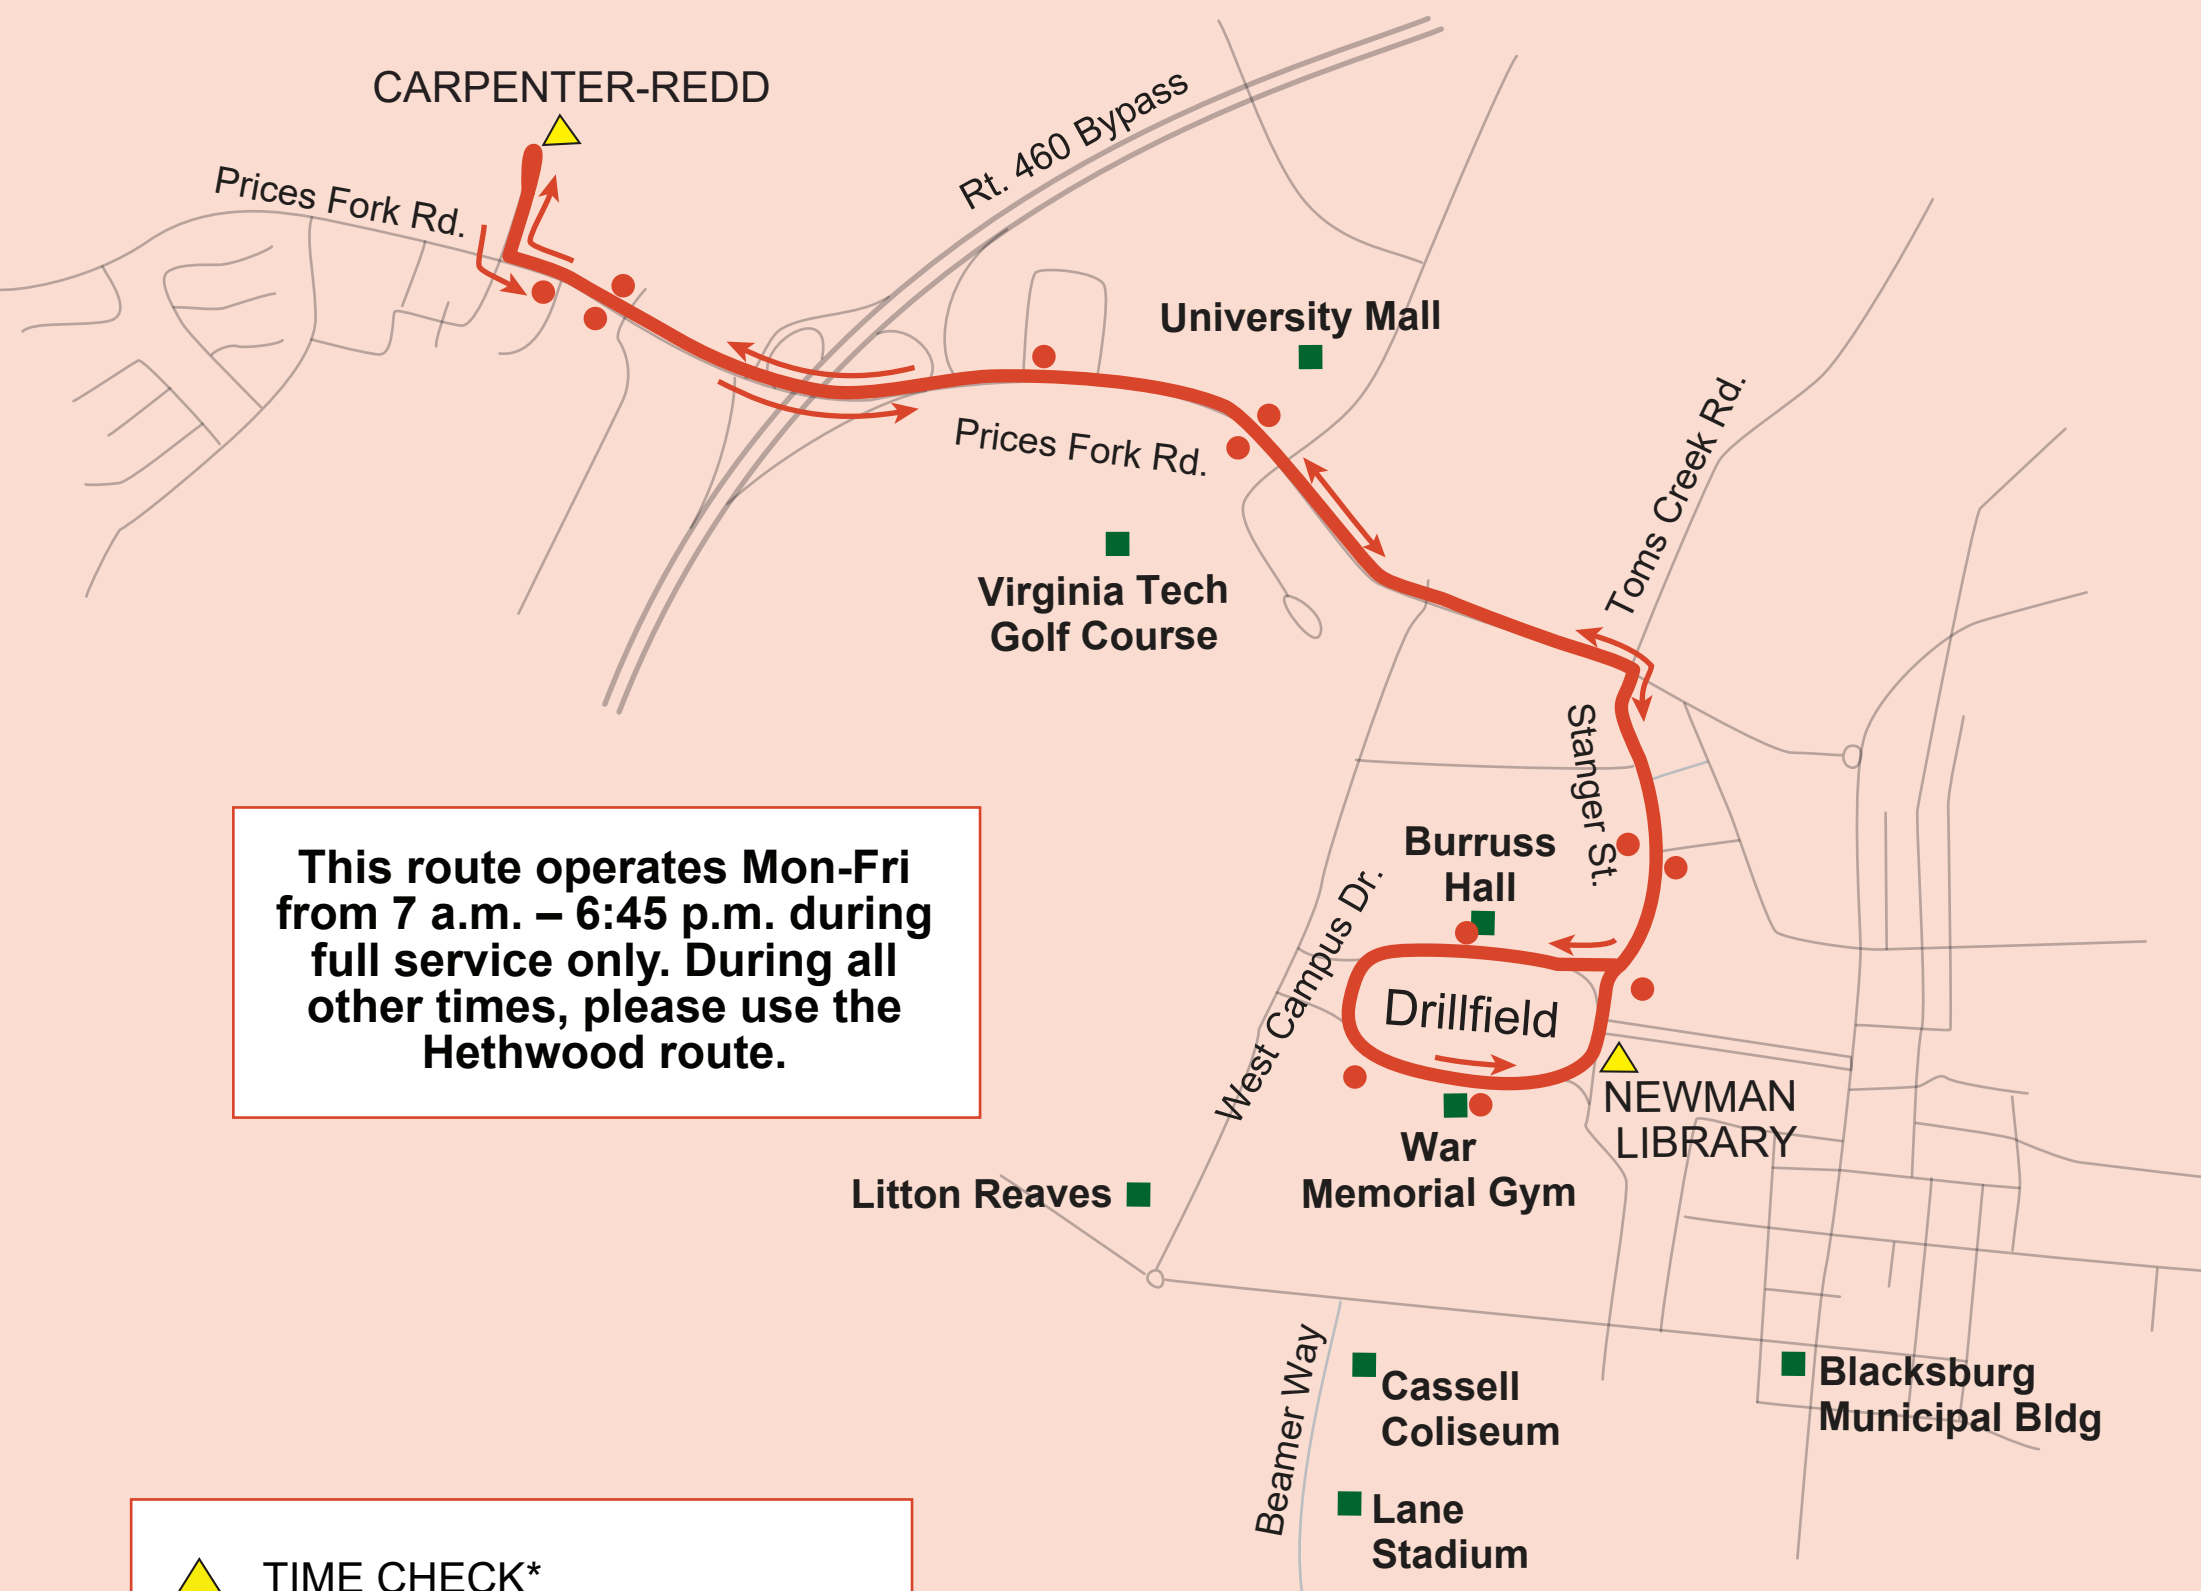

# Carpenter Boulevard

Provides service from Carpenter Boulevard along Prices Fork Road to campus.

This route operates Mon-Fri from 7 a.m. – 6:45 p.m. during full service only. During all other times, please use the Hethwood route.

-  TIME CHECK\*
  -  Points of Interest
  -  Carpenter Boulevard Route
  -  Bus Stop
- \* Buses that arrive at a time check early will leave at the scheduled time.

# Carpenter Boulevard

The Carpenter Boulevard route operates Monday through Friday during Full and Intermediate service. During all other times please use the Hethwood routes.

**No Evenings, Weekends or Reduced service.**

## Carpenter Boulevard "CRB"

Full and Intermediate Service

Mon - Fri until 6:30 p.m.

All other times use Hethwood routes

Newman Library	Carpenter / Redd Circle
Stop # 1100	Stop # 1221
Route operates every 30 minutes.	
	7:00 AM
7:10 AM	7:20 AM
7:40 AM	7:50 AM
8:10 AM	8:20 AM
8:40 AM	8:50 AM
9:10 AM	9:20 AM
9:40 AM	9:50 AM
10:10 AM	10:20 AM
10:40 AM	10:50 AM
11:10 AM	11:20 AM
11:40 AM	11:50 AM
<b>12:10 PM</b>	<b>12:20 PM</b>
<b>12:40 PM</b>	<b>12:50 PM</b>
<b>1:10 PM</b>	<b>1:20 PM</b>
<b>1:40 PM</b>	<b>1:50 PM</b>
<b>2:10 PM</b>	<b>2:20 PM</b>
<b>2:40 PM</b>	<b>2:50 PM</b>
<b>3:10 PM</b>	<b>3:20 PM</b>
<b>3:40 PM</b>	<b>3:50 PM</b>
<b>4:10 PM</b>	<b>4:20 PM</b>
<b>4:40 PM</b>	<b>4:50 PM</b>
<b>5:10 PM</b>	<b>5:20 PM</b>
<b>5:40 PM</b>	<b>5:50 PM</b>
<b>6:10 PM</b>	<b>6:20 PM</b>