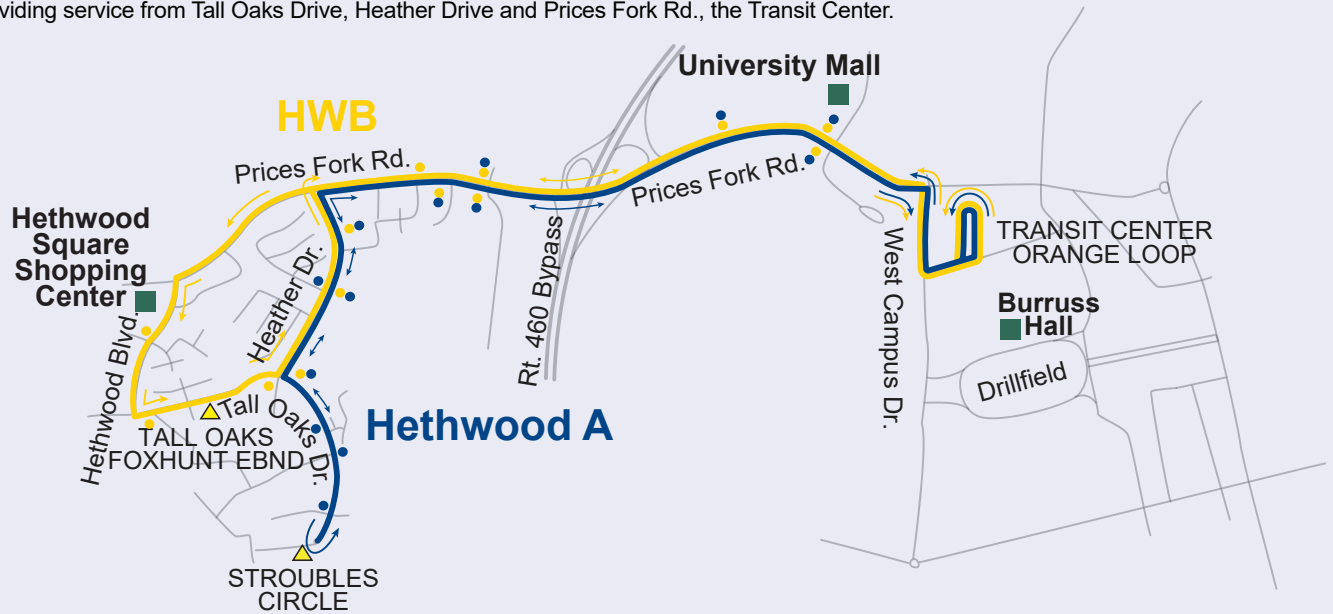

Hethwood Routes

HWA HWB HWC

Weekday Routes – Year-round

- **HWA**: Providing service from Stroubles Circle, Heather Drive and Prices Fork Rd., to the Transit Center.
- **HWB**: Providing service from Tall Oaks Drive, Heather Drive and Prices Fork Rd., the Transit Center.

Evening/Weekend Routes – Year-round

During evenings and weekends the **HWA** and **HWB** routes combine and operate as the **HWC** route. Please see timetables for times this route operates.

- ▲ TIME CHECK STOP (Buses that arrive at a time check or the Transit Center early will leave at the scheduled time.)
- Points of Interest
- Bus Stop
- HWA Route
- HWB Route
- HWC Route

HWC

Provides service from Hethwood and Stroubles Circle to the Transit Center Loops.
This route only operates on weekends and late nights when HWA and HWB are not in service.

Changes: Now services the Transit Center. Does not service Burruss Hall.

HWC

Provides service from Hethwood and Stroubles Circle to the Transit Center Loops.
This route only operates on weekends and late nights when HWA and HWB are not in service.

Changes: This route replaces HWD.
Now services the Transit Center. Does not service Burruss Hall.