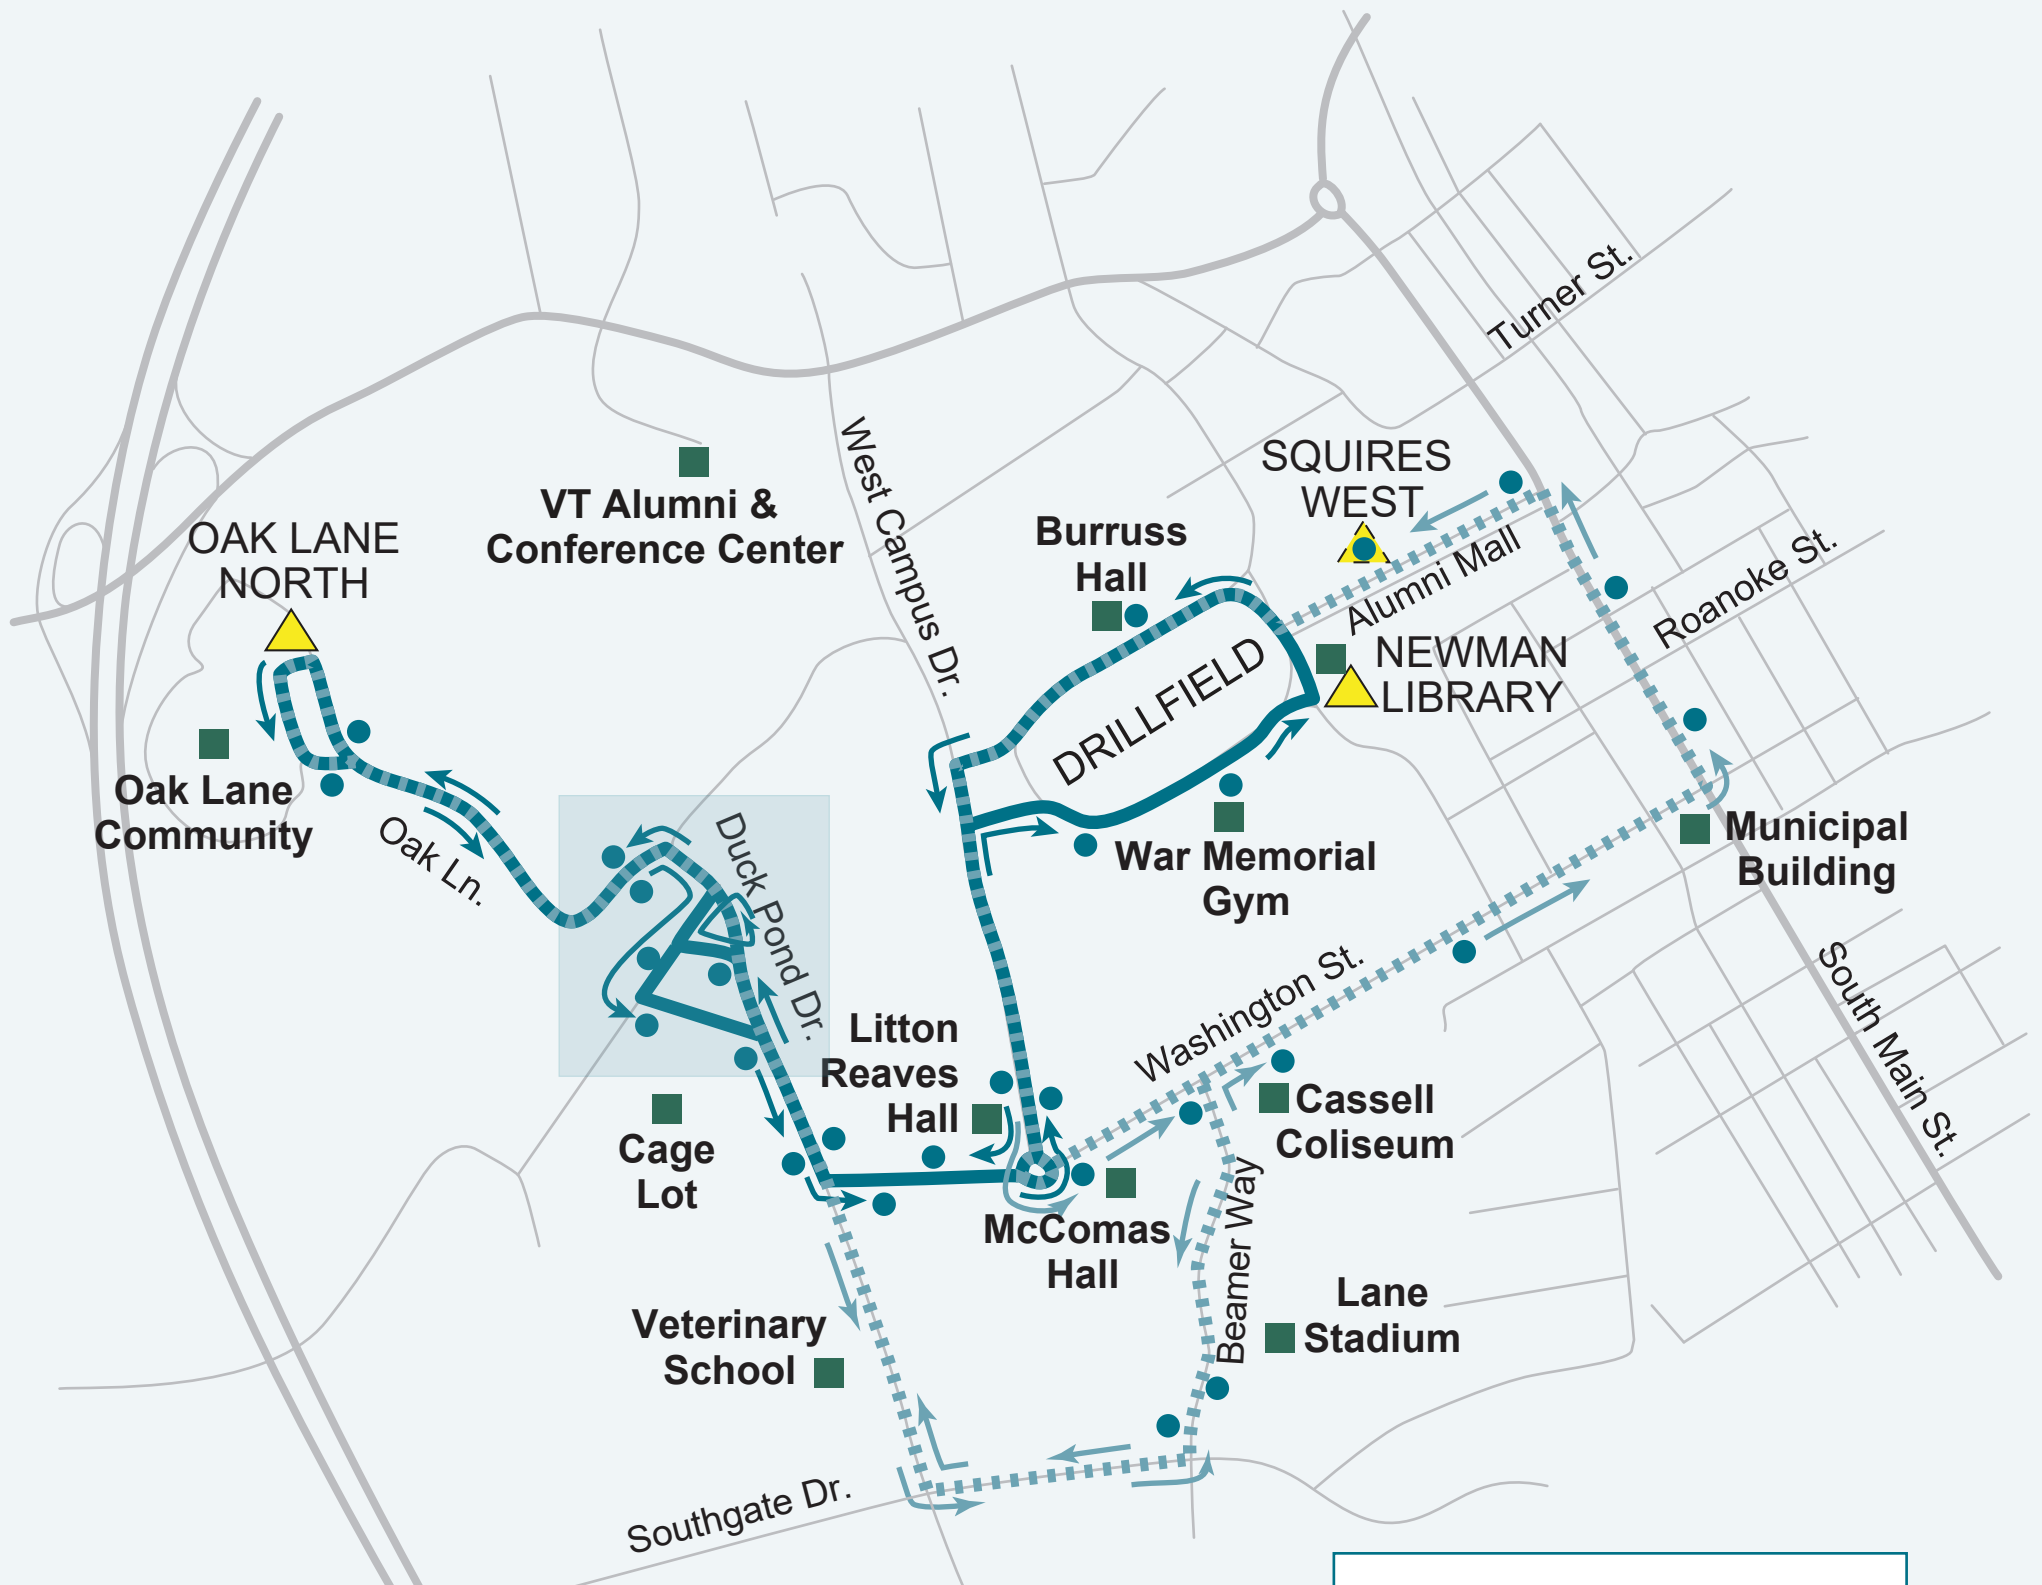

Hokie Express

Provides service from Oak Lane (Greek Housing) to the Drillfield

- TIME CHECK*
- Time Check* Evening & Weekends
- Points of Interest
- Hokie Express Weekday Route
- Hokie Express Late Night & Weekend Route
- Bus Stop

* Buses that arrive at a time check early will leave at the scheduled time.

Only operates during Full Service

Hokie Express "HXP"

Provides service from Oak Lane to central campus, including the following parking lots: Overflow lot, 1 lot (the Cage) and the C lot (Wallace). *(Alternate route services Spring Road and South Stadium Lot after 10pm weekdays and all weekends; central campus timecheck moves to Squires West.)*
 This route operates during Full and Intermediate Service ONLY.

* **Bold** times indicate PM hours.

* For Full, Intermediate or Reduced service information please visit the event calendar at www.ridebt.org

FULL SERVICE

Hokie Express "HXP"

Provides service from Oak Lane to central campus, including the following parking lots: Overflow lot, I lot (the Cage) and the C lot (Wallace).
*(Alternate route services Spring Road and South Stadium Lot after 10pm weekdays and all weekends;
 central campus timecheck moves to Squires West.)*