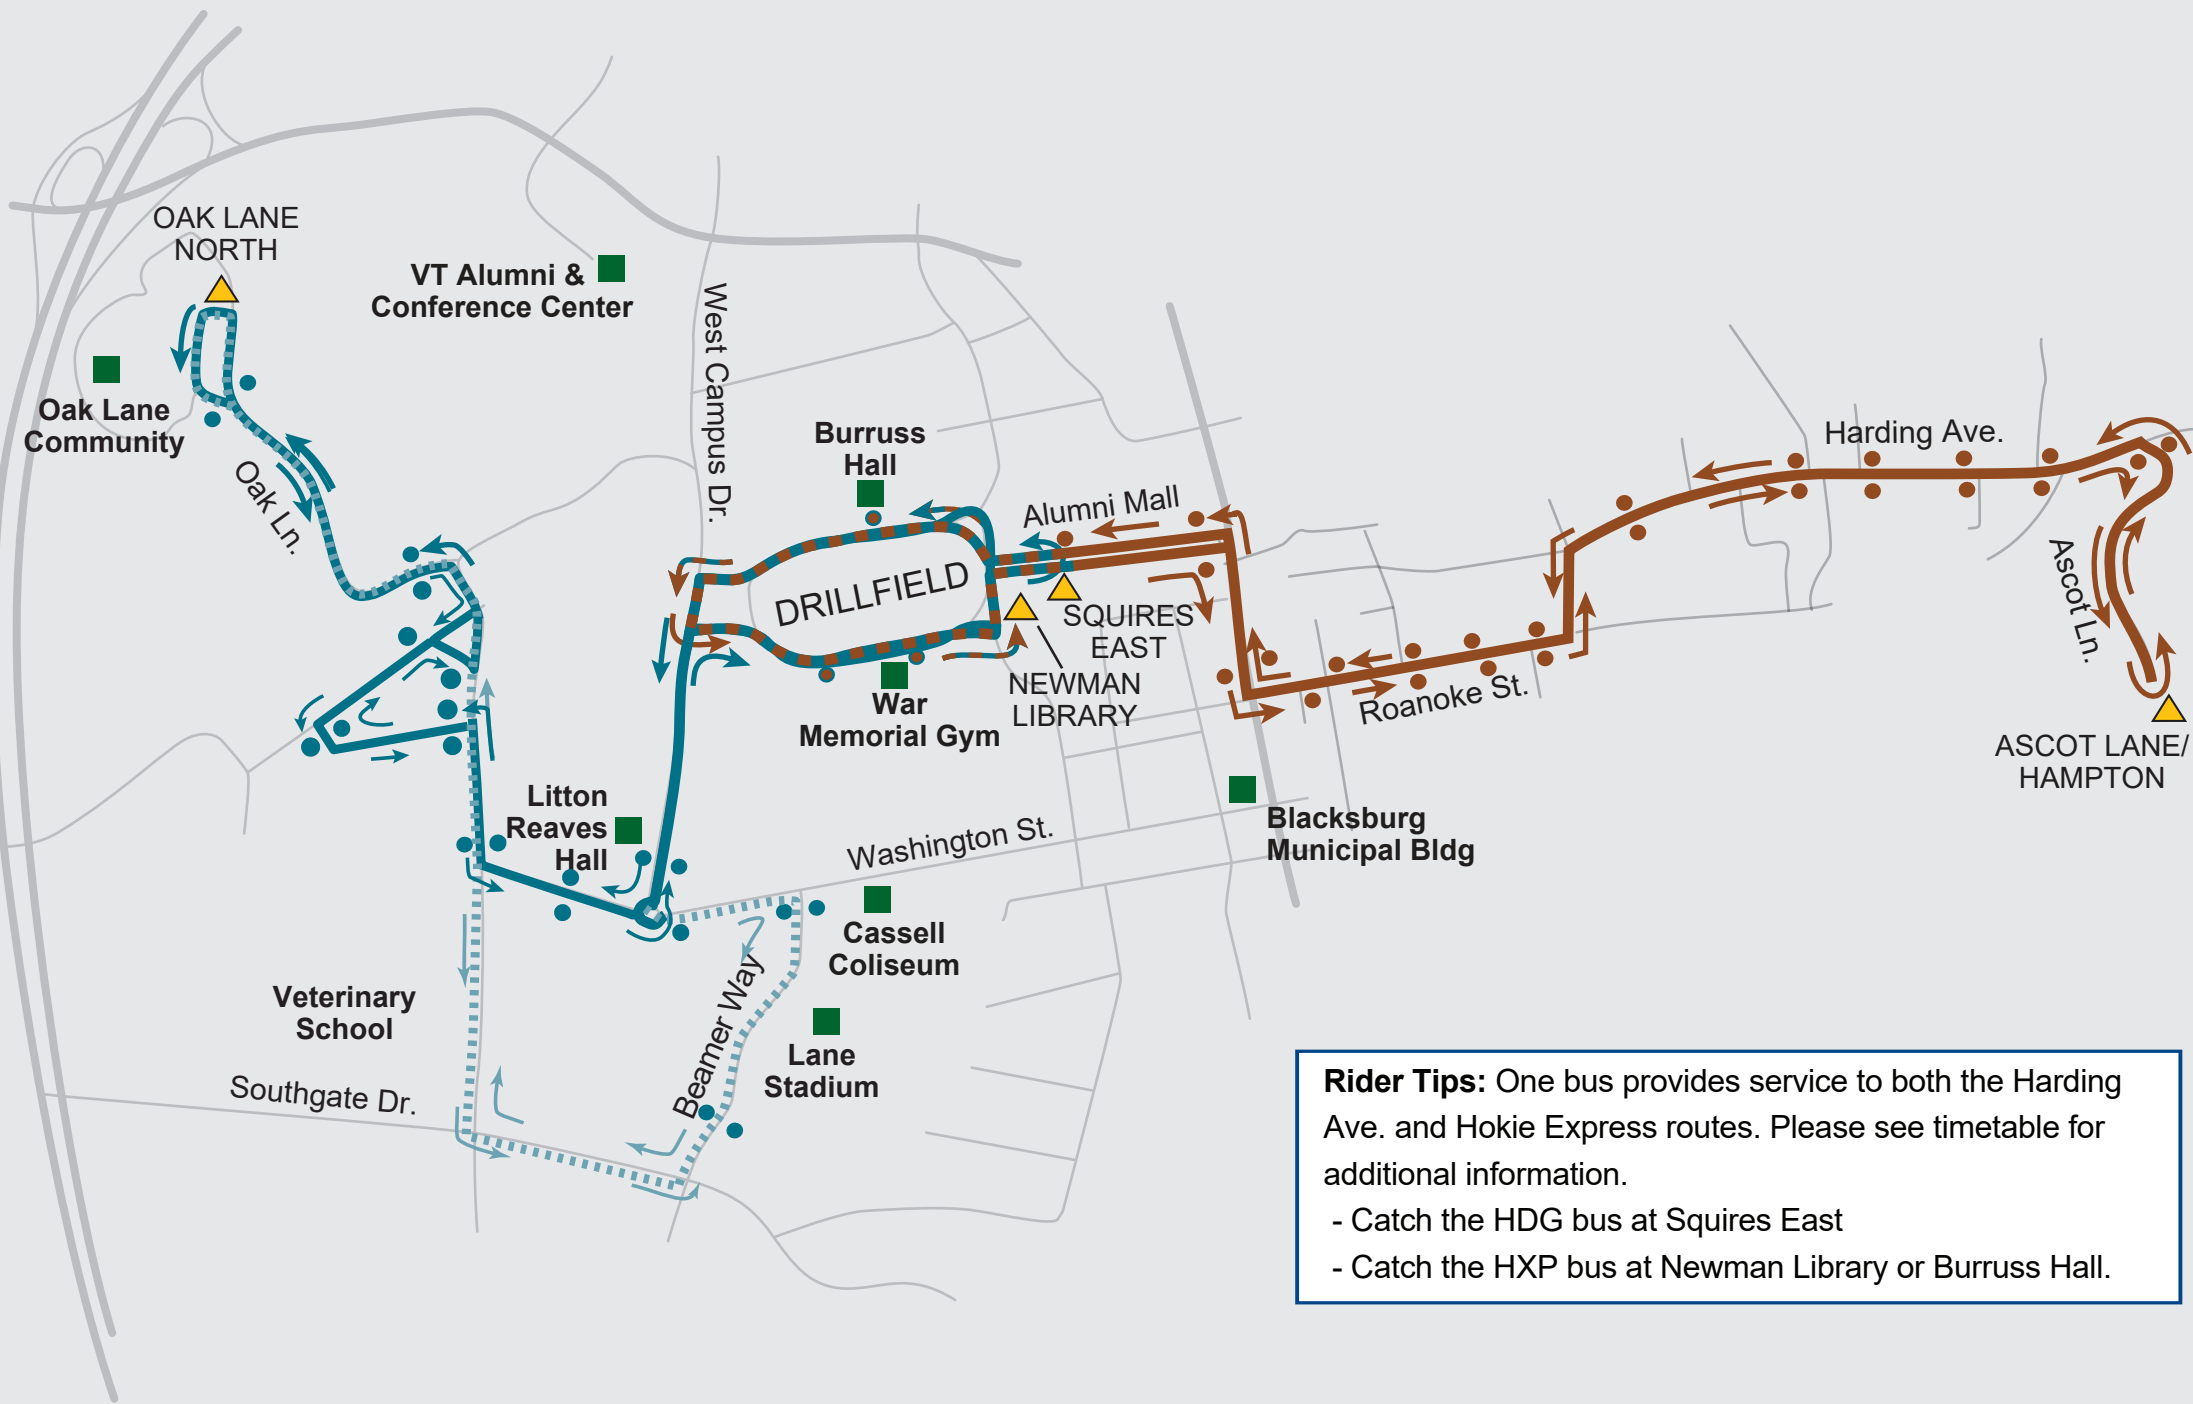

Hokie Express / Harding Combined Route

Providing service from Oak Lane North to Newman Library, then on to Roanoke St., Harding Ave., and Ascot Ln., before returning to Burruss.

Rider Tips: One bus provides service to both the Harding Ave. and Hokie Express routes. Please see timetable for additional information.

Hokie Express "HXP"

Provides service from Oak Lane to central campus. *Alternate route services Beamer Way and South Stadium Lot after 10:15 PM weekdays and all weekends; no service into Smithfield or Cage lots.*

* For Full, Intermediate or Reduced service information please visit the event calendar at www.ridebt.org

Hokie Express "HXP"

Provides service from Oak Lane to central campus, including the following parking lots: Overflow lot, I lot (the Cage) and the C lot (Wallace).
(Alternate route services Spring Road and South Stadium Lot after 10pm weekdays and all weekends)

Intermediate Service

Hokie Express "HXP"

Provides service from Oak Lane to central campus, including the following parking lots: Overflow lot, I lot (the Cage) and the C lot (Wallace).

Hokie Express Reduced Service Monday through Friday