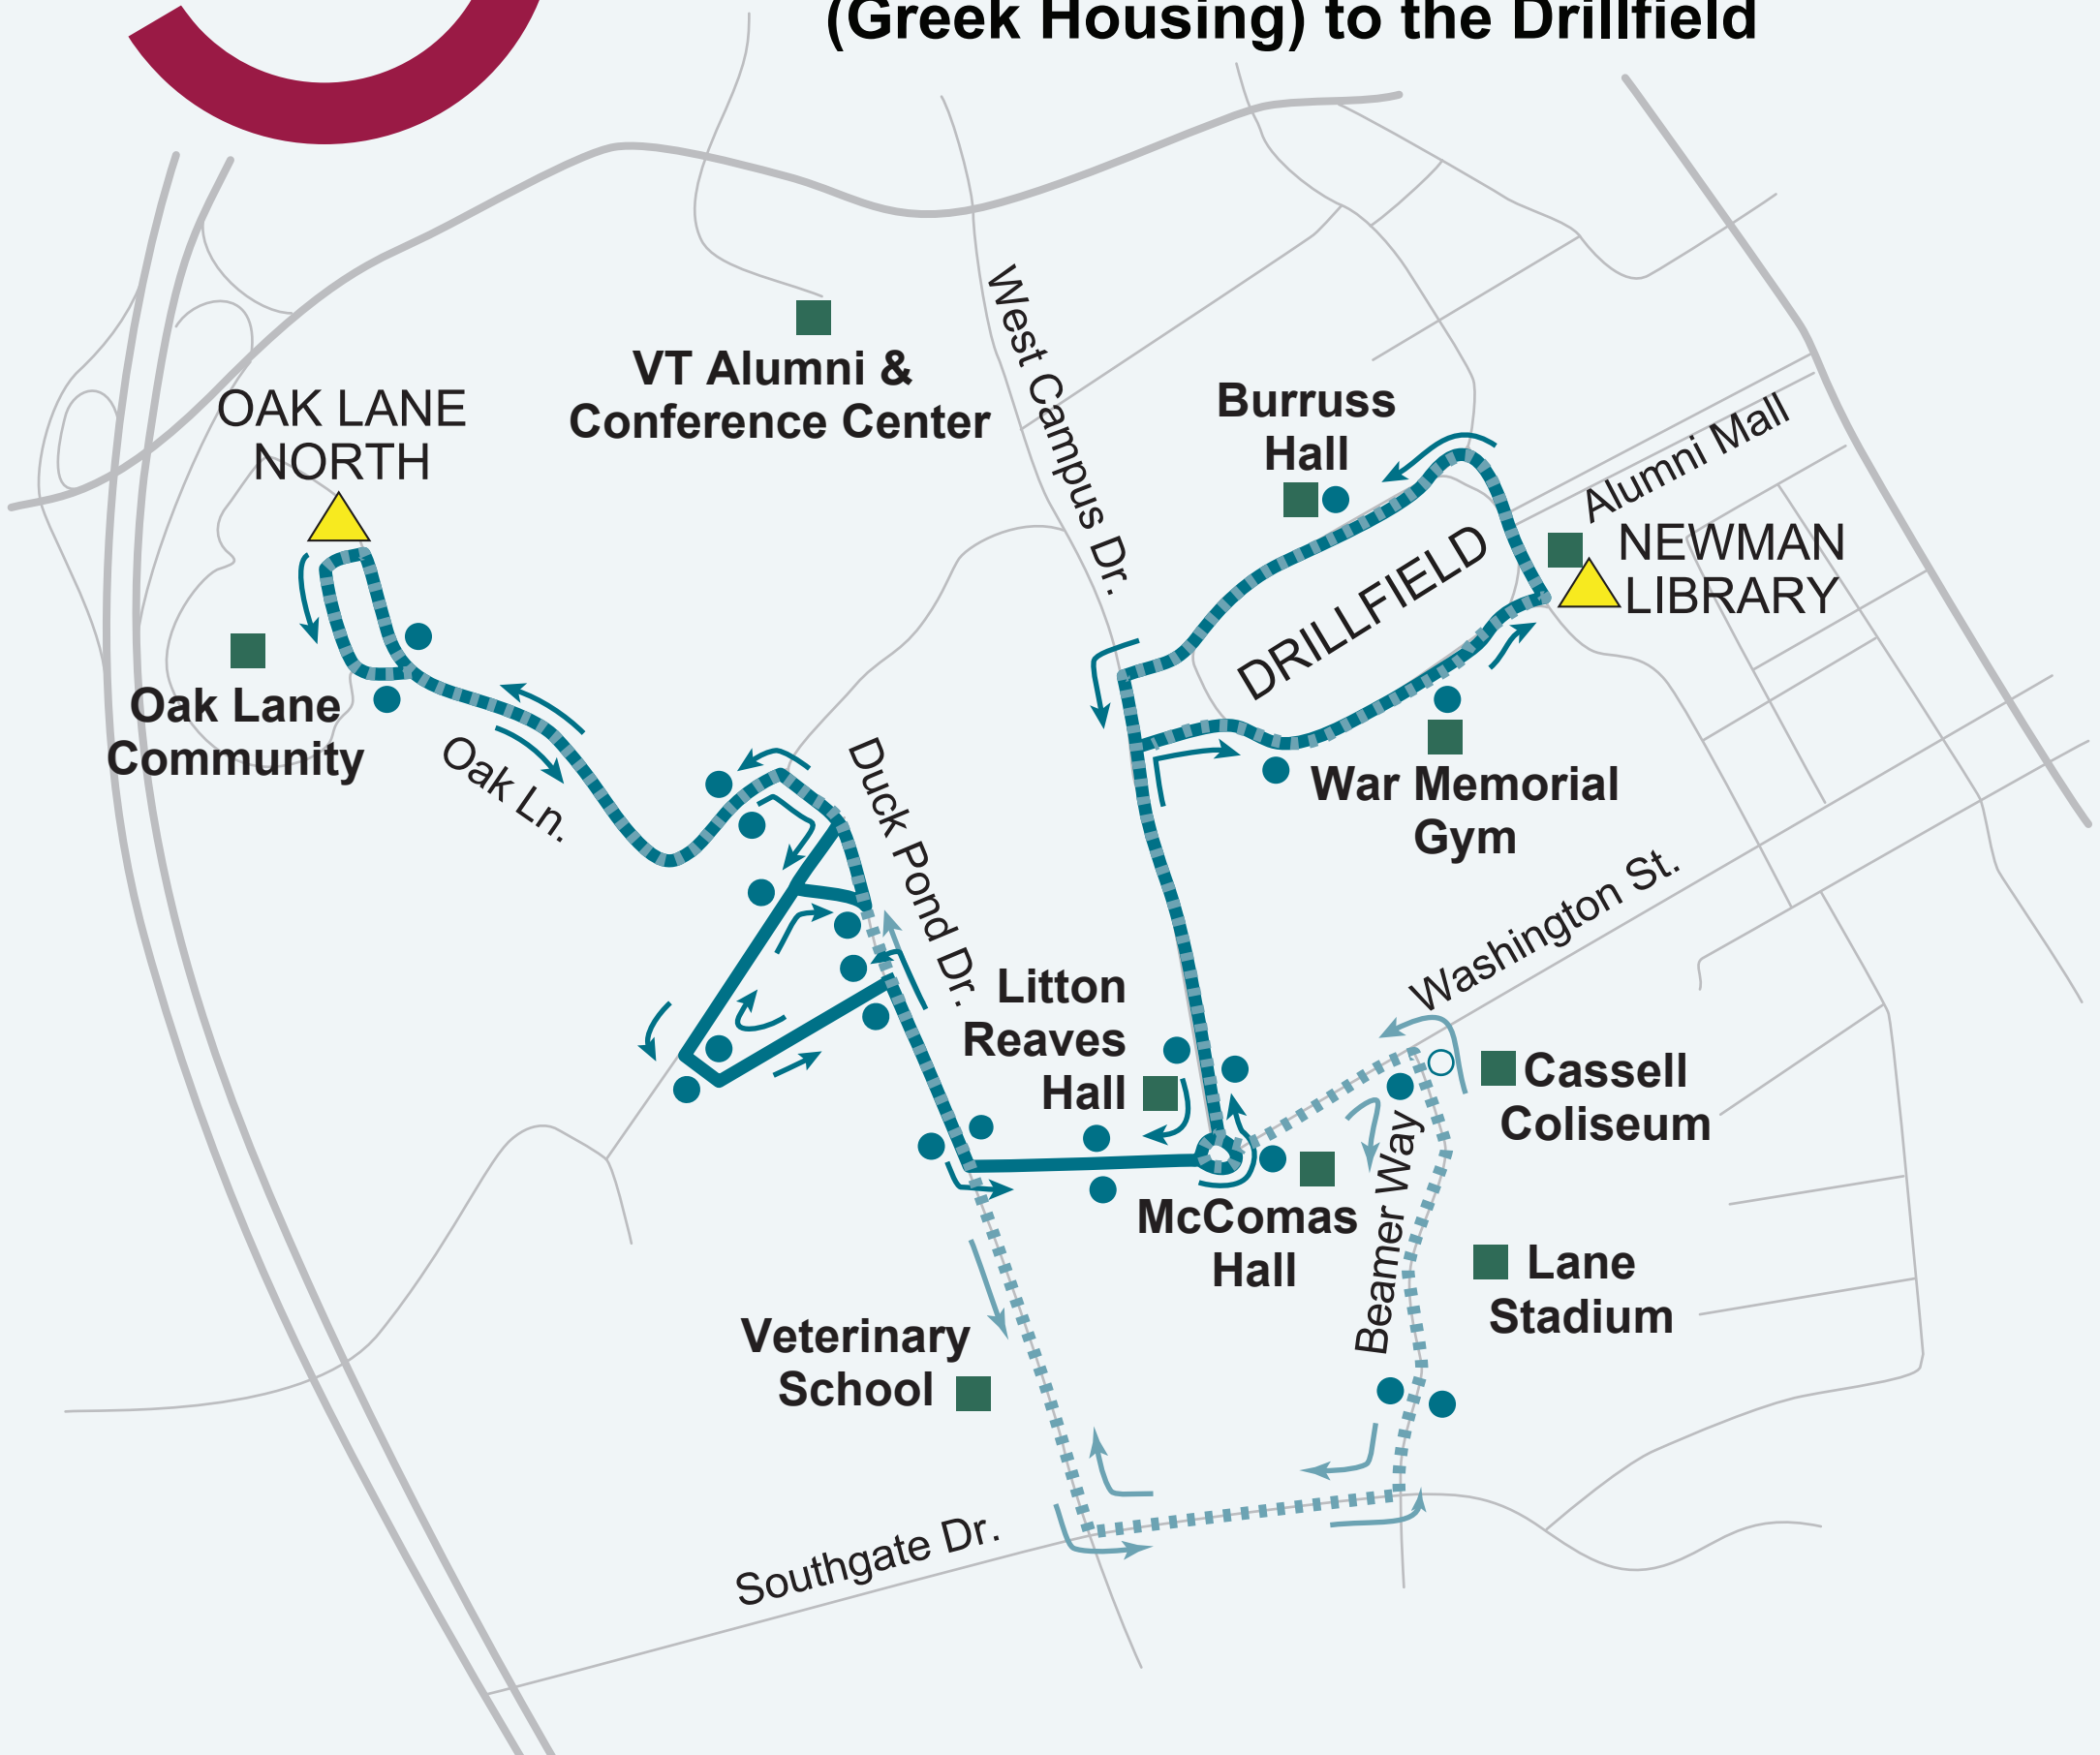

Hokie Express

Provides service from Oak Lane (Greek Housing) to the Drillfield

-  TIME CHECK*
-  Points of Interest
-  Hokie Express Weekday Route
-  Hokie Express Late Night & Weekend Route
-  Bus Stop

* Buses that arrive at a time check early will leave at the scheduled time.

Operates year round, except for 3 holiday weeks when Virginia Tech is "closed."

Hokie Express "HXP"

Provides service from Oak Lane to central campus, including the following parking lots: Overflow lot, I lot (the Cage) and the C lot (Wallace). *(Alternate route services Spring Road and South Stadium Lot after 10pm weekdays and all weekends)*

* **Bold** times indicate PM hours.

* For Full, Intermediate or Reduced service information please visit the event calendar at www.ridebt.org

Hokie Express "HXP"

Provides service from Oak Lane to central campus, including the following parking lots: Overflow lot, I lot (the Cage) and the C lot (Wallace).
(Alternate route services Spring Road and South Stadium Lot after 10pm weekdays)

Intermediate Service

Hokie Express "HXP"

Provides service from Oak Lane to central campus, including the following parking lots: Overflow lot, I lot (the Cage) and the C lot (Wallace).

(Alternate route services Spring Road and South Stadium Lot after 10pm weekdays and weekends; central campus timecheck moves to Squires West.)