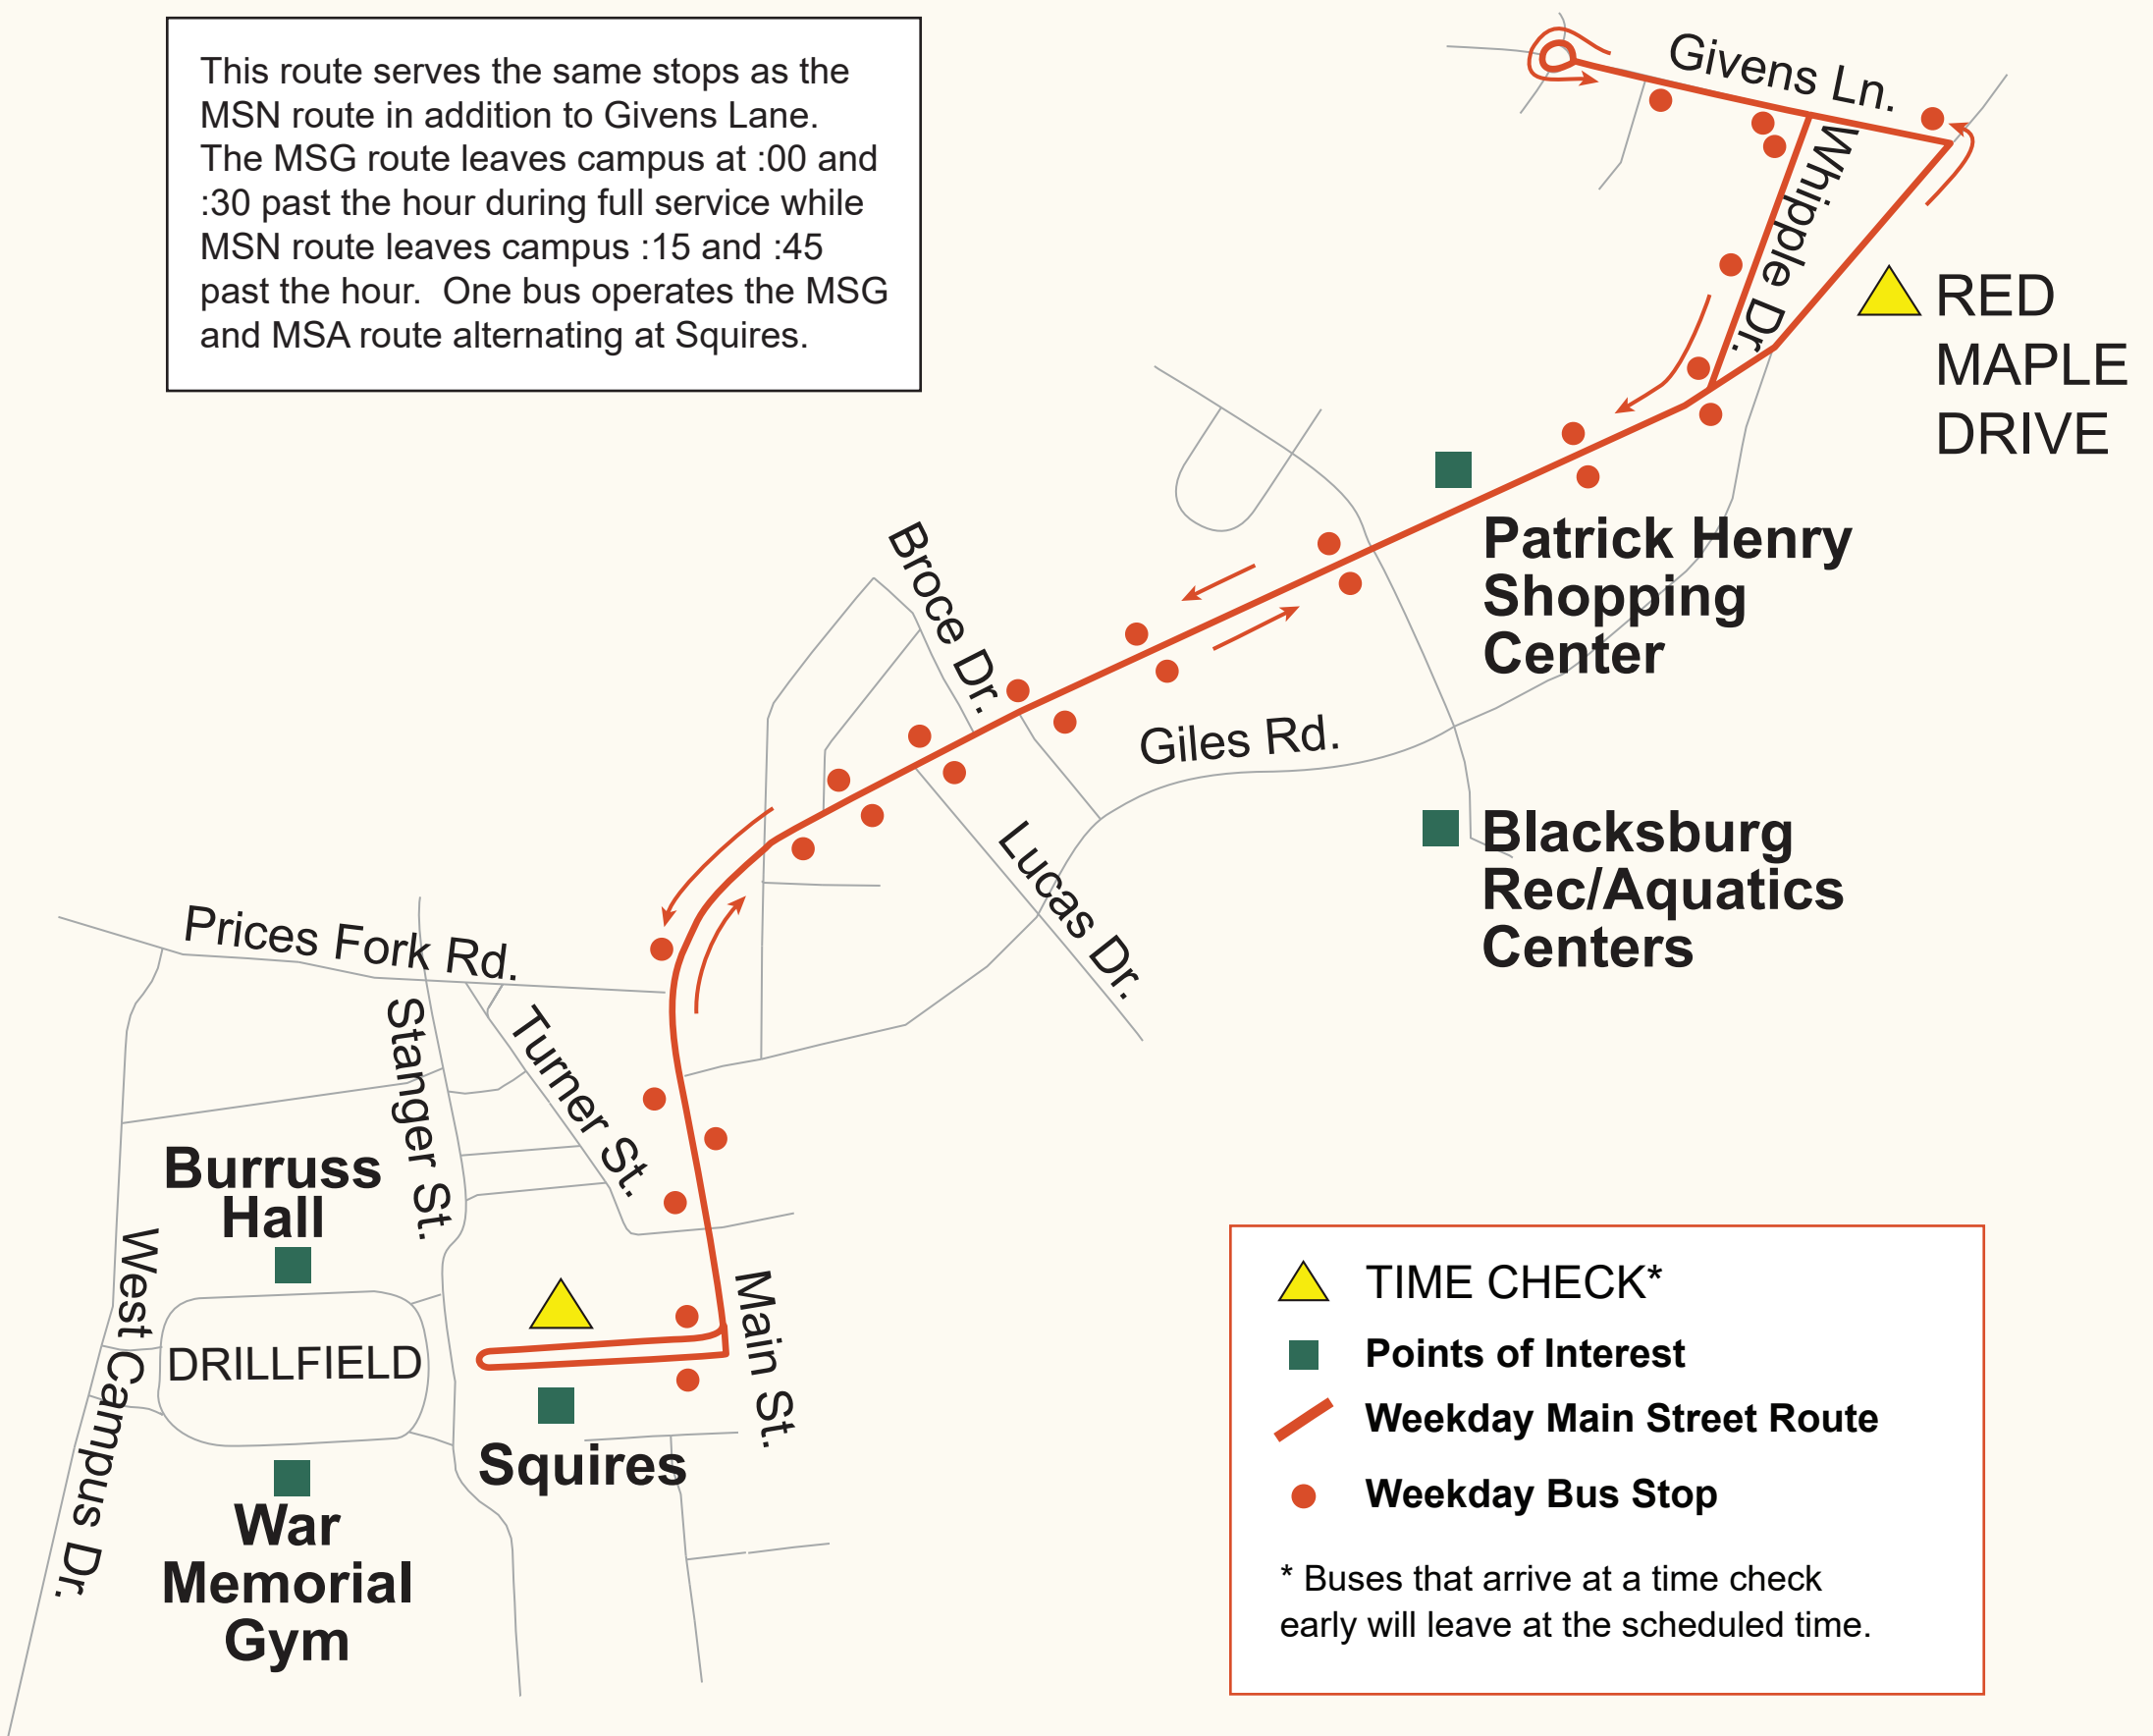

North Main – Givens (MSG)

Provides Service along North Main St. from Givens Ln. to Squires

This route serves the same stops as the MSN route in addition to Givens Lane. The MSG route leaves campus at :00 and :30 past the hour during full service while MSN route leaves campus :15 and :45 past the hour. One bus operates the MSG and MSA route alternating at Squires.

▲ RED MAPLE DRIVE

- ▲ TIME CHECK*
- Points of Interest
- Weekday Main Street Route
- Weekday Bus Stop

* Buses that arrive at a time check early will leave at the scheduled time.

N Main - Givens Lane

The N Main - Givens Lane route operates along Main Street North and Givens Lane.

No Evenings or Weekends.

What has changed? New route to service MSN stops as well as 2 on Givens Lane previously serviced by PRB.

N Main - Givens Lane "MSG"

Mon - Fri until 6:30 p.m.

All other times use Main Street North

Squires West	Red Maple Drive
Stop # 1113	Stop # 1411
Route operates every 30 minutes.	
	7:10 AM
7:30 AM	7:40 AM
8:00 AM	8:10 AM
8:30 AM	8:40 AM
9:00 AM	9:10 AM
9:30 AM	9:40 AM
10:00 AM	10:10 AM
10:30 AM	10:40 AM
11:00 AM	11:10 AM
11:30 AM	11:40 AM
12:00 PM	12:10 PM
12:30 PM	1:00 PM
1:00 PM	1:10 PM
1:30 PM	1:40 PM
2:00 PM	2:10 PM
2:30 PM	2:40 PM
3:00 PM	3:10 PM
3:30 PM	3:40 PM
4:00 PM	4:10 PM
4:30 PM	4:40 PM
5:00 PM	5:10 PM
5:30 PM	5:40 PM
6:00 PM	6:10 PM