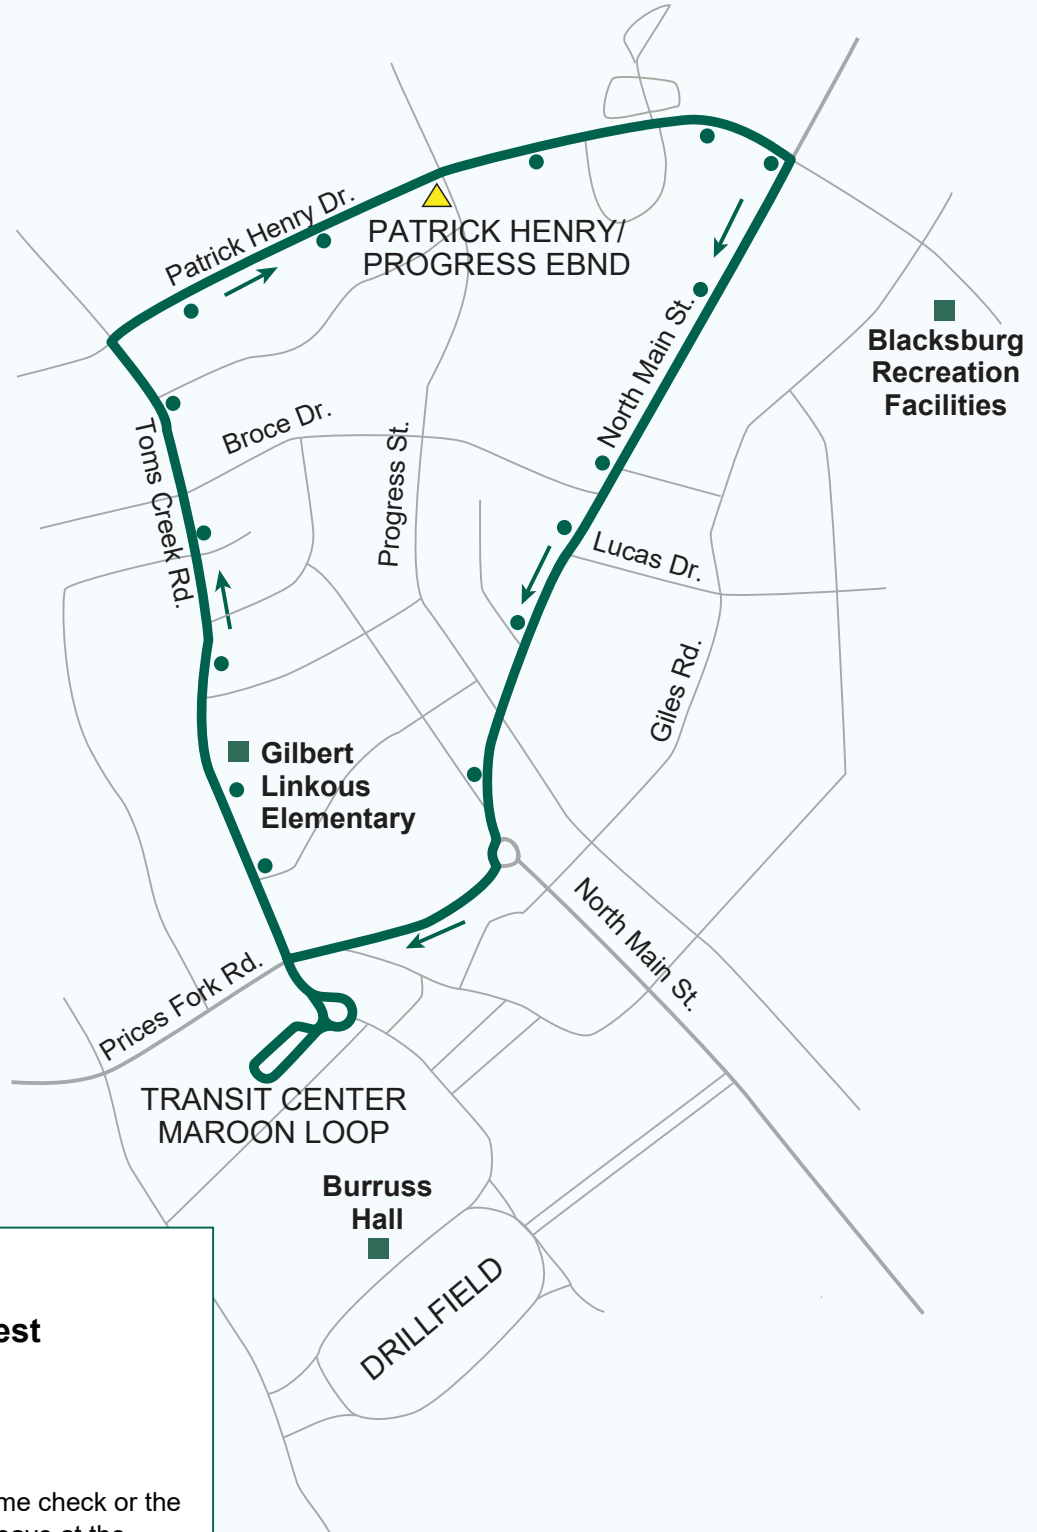

Patrick Henry Drive - B

PHB

Provides service from the Transit Center to Toms Creek Rd., Patrick Henry Dr. and North Main St.

-  TIME CHECK*
-  Points of Interest
-  PHB
-  PHB Bus Stop

* Buses that arrive at a time check or the Transit Center early will leave at the scheduled time.

PHB

Provides service to Toms Creek Rd, Patrick Henry Drive and North Main St. to the Transit Center Loops.

Changes: Now services the Transit Center. Does not service the Drillfield.
Now on 12 minute frequency

Full Service: Weekdays

Maroon Loop	Patrick Henry Drive
Bay 9	Stop # 1325
Stop # 8009	
<i>Route Frequency: Every 12 minutes</i>	
	7:00 AM
	7:12 AM
7:12 AM	7:24 AM
7:24 AM	7:36 AM
7:36 AM	7:48 AM
7:48 AM	8:00 AM
8:00 AM	8:12 AM
8:12 AM	8:24 AM
8:24 AM	8:36 AM
8:36 AM	8:48 AM
8:48 AM	9:00 AM
9:00 AM	9:12 AM
9:12 AM	9:24 AM
9:24 AM	9:36 AM
9:36 AM	9:48 AM
9:48 AM	10:00 AM
10:00 AM	10:12 AM
10:12 AM	10:24 AM
10:24 AM	10:36 AM
10:36 AM	10:48 AM
10:48 AM	11:00 AM
11:00 AM	11:12 AM
11:12 AM	11:24 AM
11:24 AM	11:36 AM
11:36 AM	11:48 AM
11:48 AM	12:00 PM
12:00 PM	12:12 PM
12:12 PM	12:24 PM
12:24 PM	12:36 PM
12:36 PM	12:48 PM
12:48 PM	1:00 PM
1:00 PM	1:12 PM
1:12 PM	1:24 PM
1:24 PM	1:36 PM
1:36 PM	1:48 PM
1:48 PM	2:00 PM
2:00 PM	2:12 PM
2:12 PM	2:24 PM
2:24 PM	2:36 PM
2:36 PM	2:48 PM
2:48 PM	3:00 PM
3:00 PM	3:12 PM
3:12 PM	3:24 PM
3:24 PM	3:36 PM
3:36 PM	3:48 PM
3:48 PM	4:00 PM
4:00 PM	4:12 PM
4:12 PM	4:24 PM
4:24 PM	4:36 PM
4:36 PM	4:48 PM
4:48 PM	5:00 PM
5:00 PM	5:12 PM
5:12 PM	5:24 PM
5:24 PM	5:36 PM
5:36 PM	5:48 PM
5:48 PM	6:00 PM
6:00 PM	6:12 PM
6:12 PM	6:24 PM
6:24 PM	6:36 PM