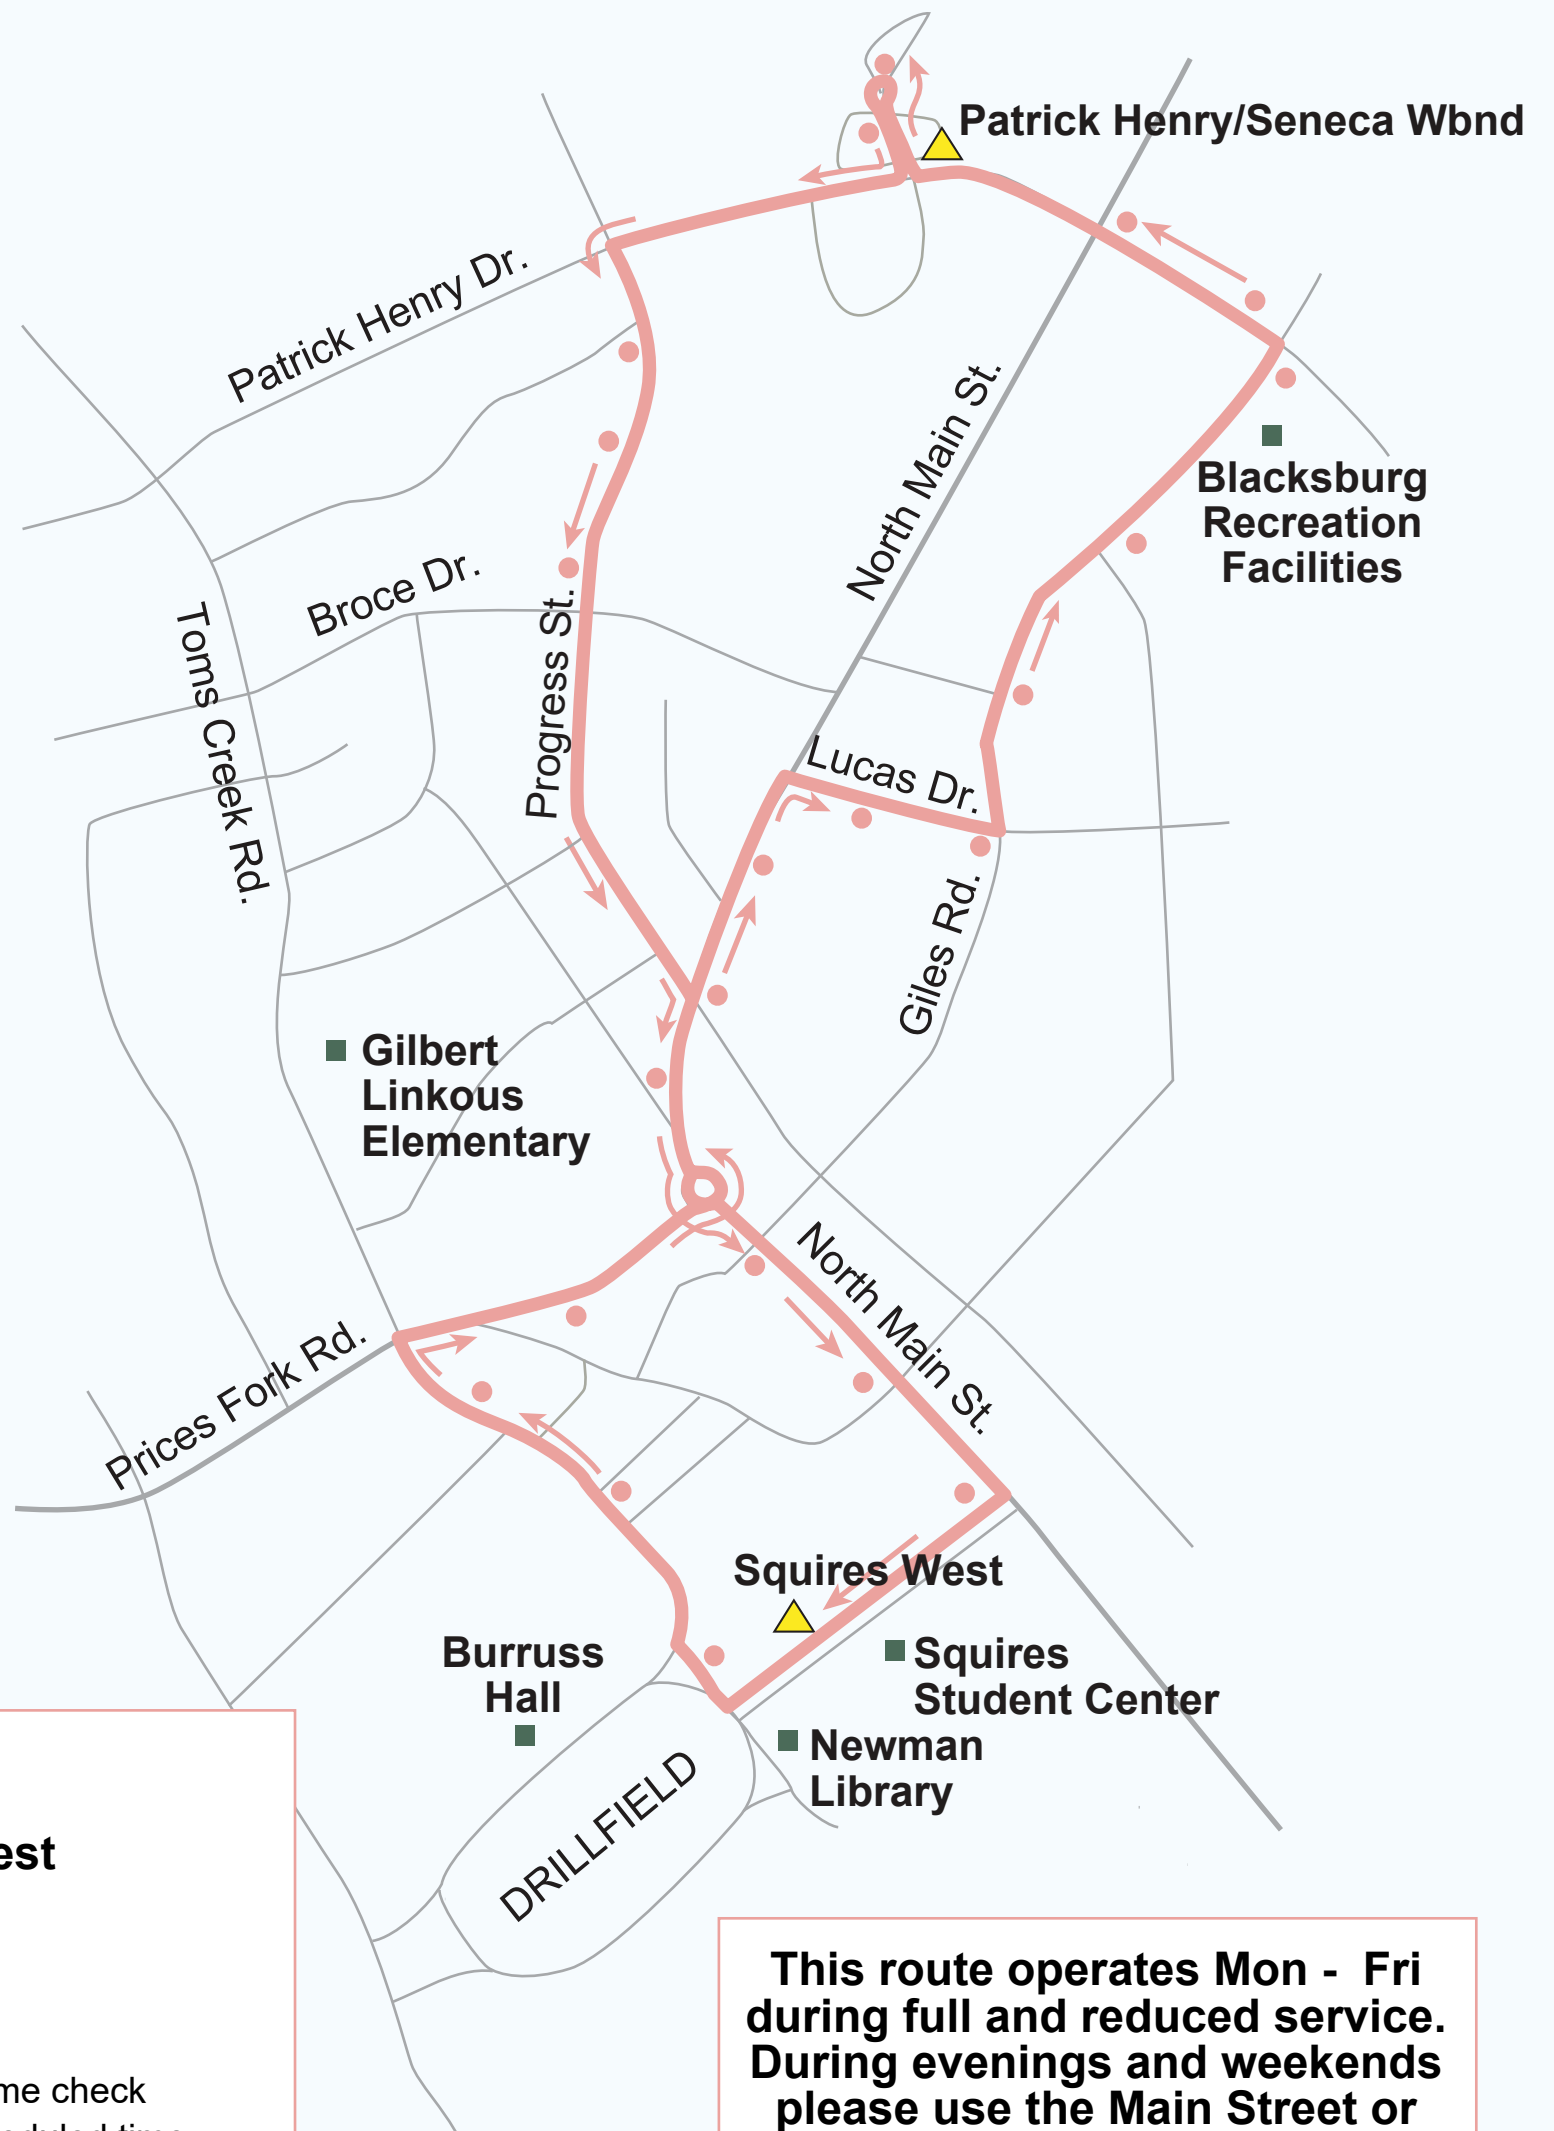

Patrick Henry

Provides service from Giles Rd., Patrick Henry Dr., Seneca Circle and Progress St. to campus.

-  **Time Check***
-  **Points of Interest**
-  **Patrick Henry**
-  **Bus Stop**

* Buses that arrive at a time check early will leave at the scheduled time.

This route operates Mon - Fri during full and reduced service. During evenings and weekends please use the Main Street or Toms Creek routes.

Patrick Henry "PHD"

Provides service along North Main Street, Giles Road, Patrick Henry Drive, Seneca Circle and Progress Street to Campus.

Patrick Henry Full Service Monday-Thursday			
Squires West	Patrick Henry / Seneca Wbnd	Squires West	Patrick Henry / Seneca Wbnd
Stop # 1113	Stop # 1430	Stop # 1113	Stop # 1430
	7:00 AM	12:35 PM	12:50 PM
	7:10 AM	12:45 PM	1:00 PM
	7:20 AM	12:55 PM	1:10 PM
7:15 AM	7:30 AM	1:05 PM	1:20 PM
7:25 AM	7:40 AM	1:15 PM	1:30 PM
7:35 AM	7:50 AM	1:25 PM	1:40 PM
7:45 AM	8:00 AM	1:35 PM	1:50 PM
7:55 AM	8:10 AM	1:45 PM	2:00 PM
8:05 AM	8:20 AM	1:55 PM	2:10 PM
8:15 AM	8:30 AM	2:05 PM	2:20 PM
8:25 AM	8:40 AM	2:15 PM	2:30 PM
8:35 AM	8:50 AM	2:25 PM	2:40 PM
8:45 AM	9:00 AM	2:35 PM	2:50 PM
8:55 AM	9:10 AM	2:45 PM	3:00 PM
9:05 AM	9:20 AM	2:55 PM	3:10 PM
9:15 AM	9:30 AM	3:05 PM	3:20 PM
9:25 AM	9:40 AM	3:15 PM	3:30 PM
9:35 AM	9:50 AM	3:25 PM	3:40 PM
9:45 AM	10:00 AM	3:35 PM	3:50 PM
9:55 AM	10:10 AM	3:45 PM	4:00 PM
10:05 AM	10:20 AM	3:55 PM	4:10 PM
10:15 AM	10:30 AM	4:05 PM	4:20 PM
10:25 AM	10:40 AM	4:15 PM	4:30 PM
10:35 AM	10:50 AM	4:25 PM	4:40 PM
10:45 AM	11:00 AM	4:35 PM	4:50 PM
10:55 AM	11:10 AM	4:45 PM	5:00 PM
11:05 AM	11:20 AM	4:55 PM	5:10 PM
11:15 AM	11:30 AM	5:05 PM	5:20 PM
11:25 AM	11:40 AM	5:15 PM	5:30 PM
11:35 AM	11:50 AM	5:25 PM	5:40 PM
11:45 AM	12:00 PM	5:35 PM	5:50 PM
11:55 AM	12:10 PM	5:45 PM	6:00 PM
12:05 PM	12:20 PM	6:00 PM	6:15 PM
12:15 PM	12:30 PM	6:15 PM	6:30 PM
12:25 PM	12:40 PM		