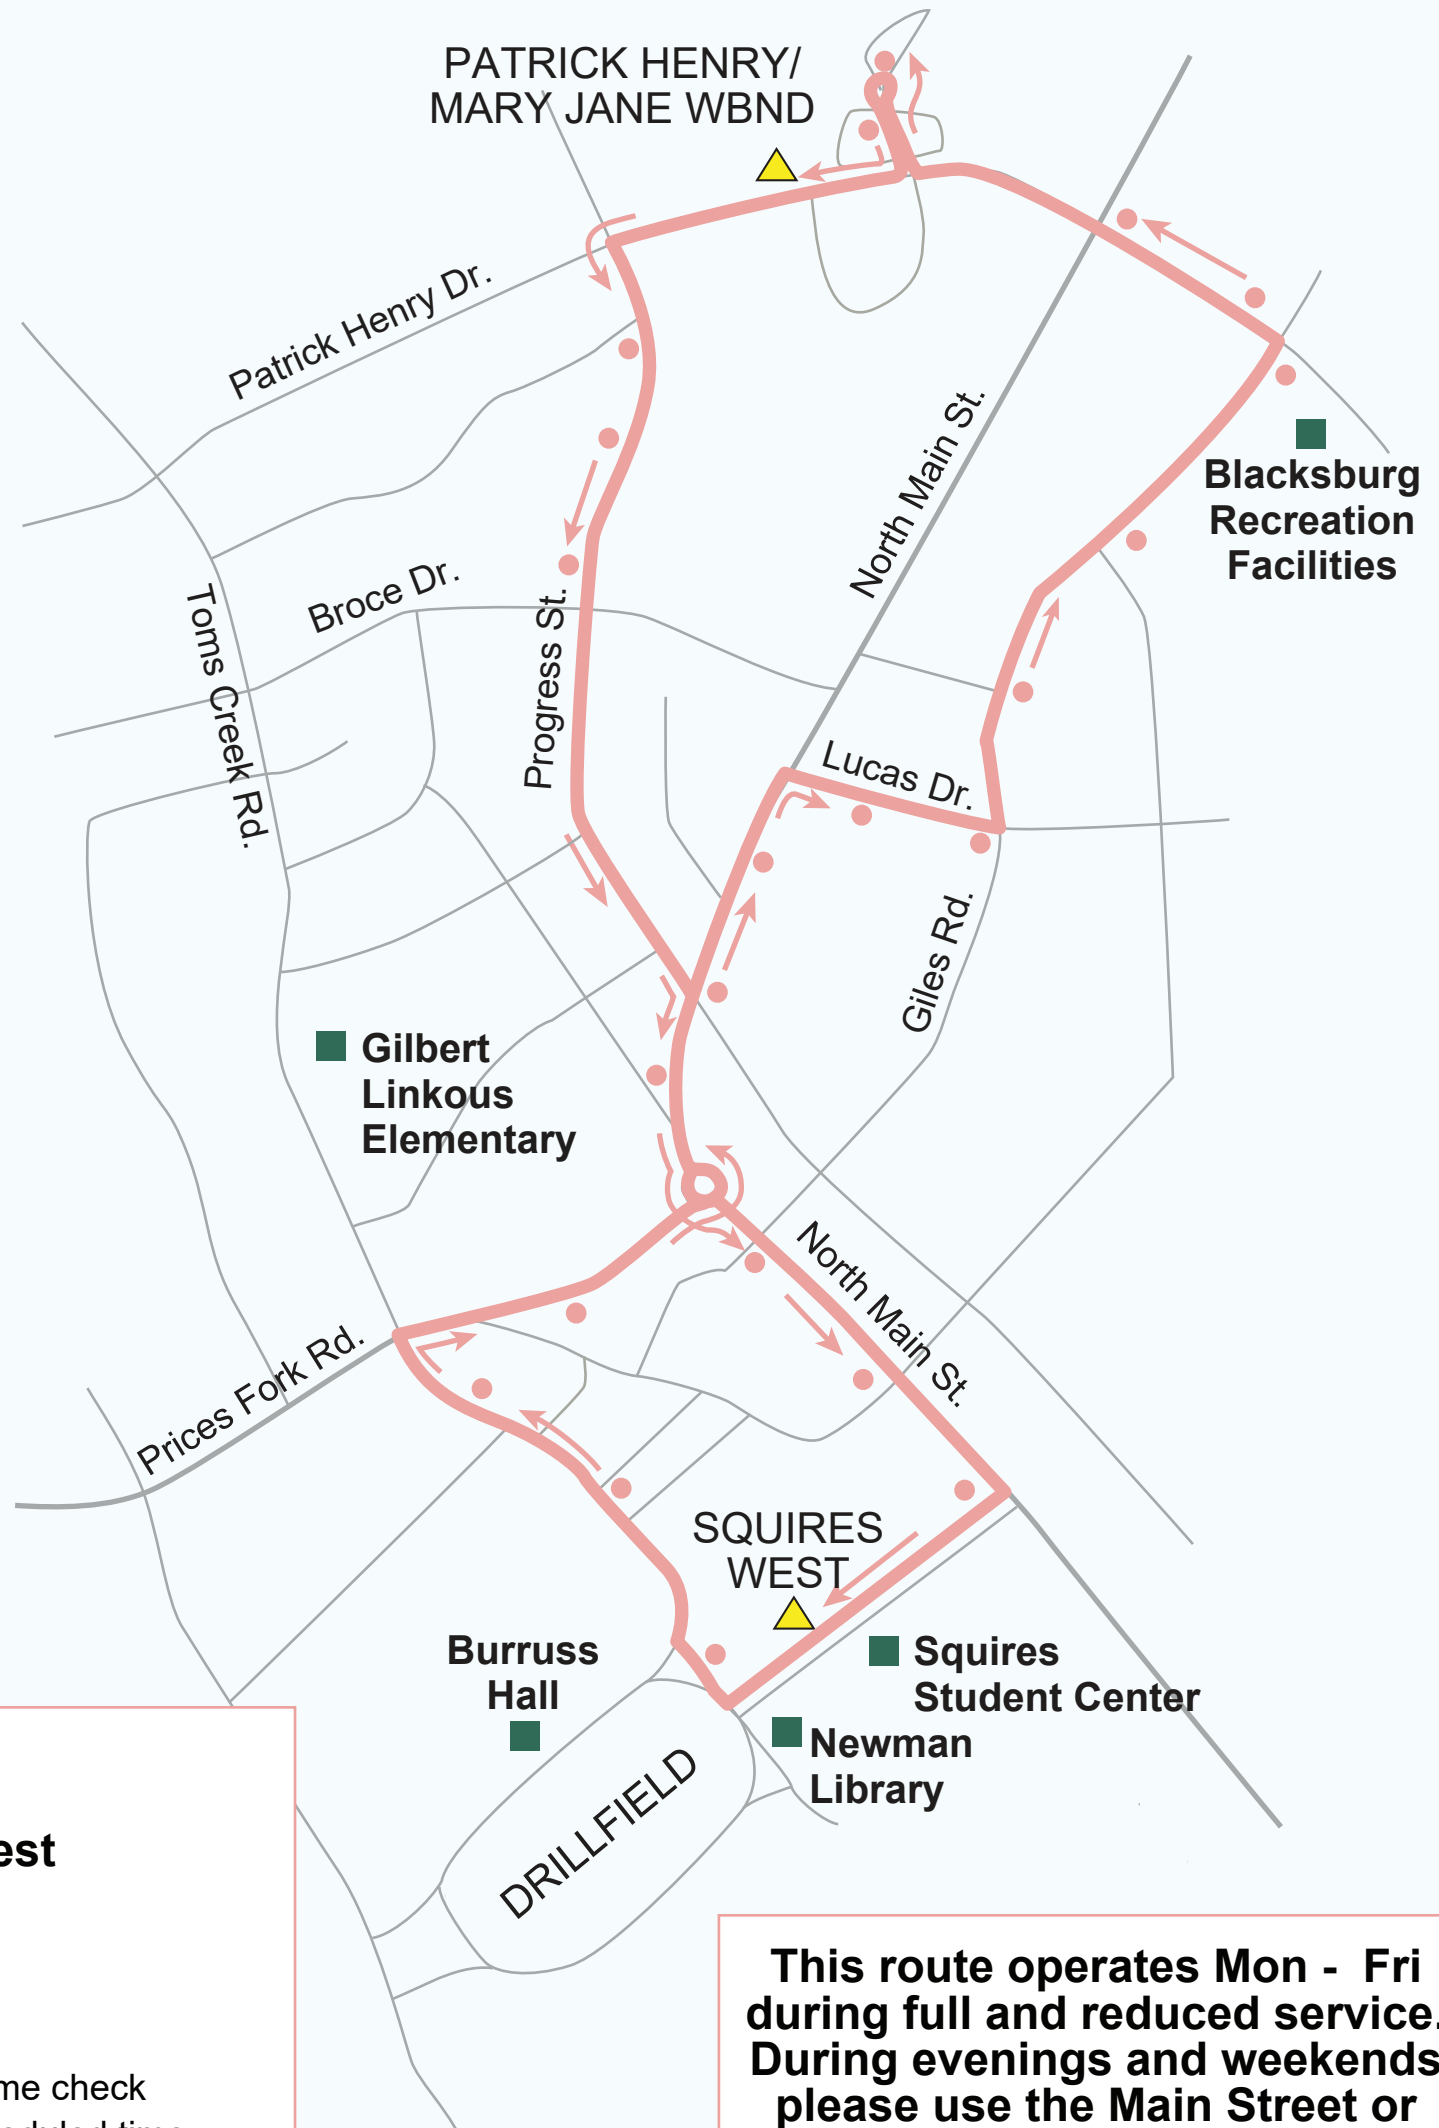

# Patrick Henry

**Provides service from Giles Rd., Patrick Henry Dr., Seneca Circle and Progress St. to campus.**

-  TIME CHECK\*
-  Points of Interest
-  Patrick Henry
-  Bus Stop

\* Buses that arrive at a time check early will leave at the scheduled time.

**This route operates Mon - Fri during full and reduced service. During evenings and weekends please use the Main Street or Toms Creek routes.**

**Patrick Henry "PHD"**

Provides service along North Main Street, Giles Road, Patrick Henry Drive, Seneca Circle and Progress Street to Campus.