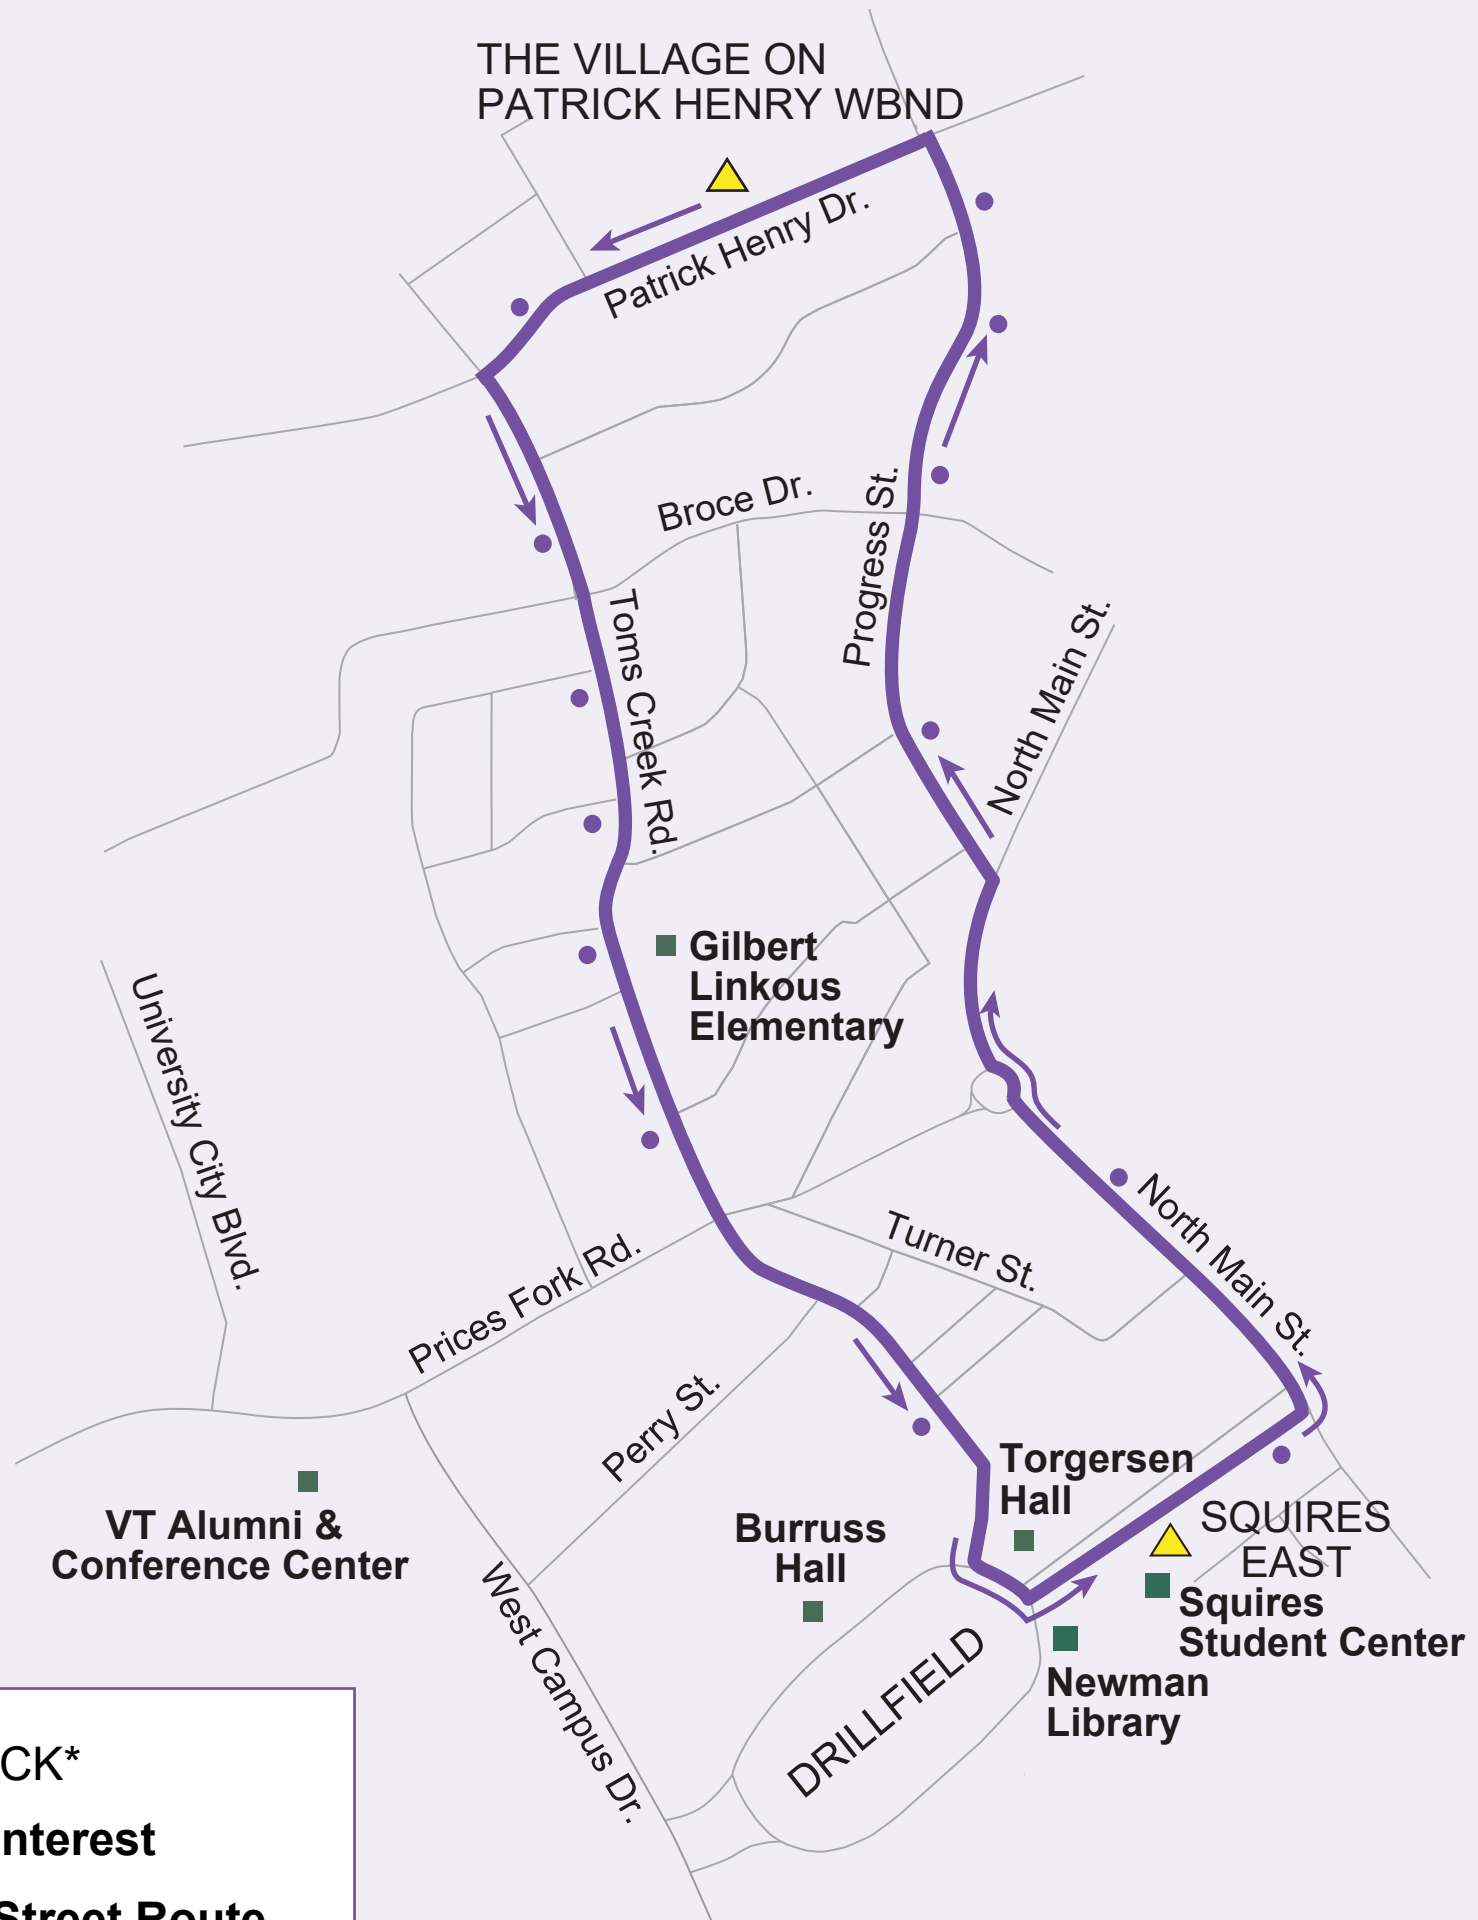

# Progress Street

Provides service along Progress St., Patrick Henry Dr., and Toms Creek to campus.

-  TIME CHECK\*
-  Points of Interest
-  Progress Street Route
-  Bus Stop

\* Buses that arrive at a time check early will leave at the scheduled time.

This route operates Mon-Fri during full service only. During all other times, please use the Toms Creek or UCB routes.

**Progress Street "PRO"**

Provides service along Progress Street, Patrick Henry Drive and Toms Creek to Campus. Full Service ONLY.

## Progress Street "PRO"

Provides service along Progress Street, Patrick Henry Drive and Toms Creek to Campus. Weekdays ONLY.

## Progress Street "PRO"

Provides service along Progress Street, Patrick Henry Drive and Toms Creek to Campus.  
Weekdays ONLY