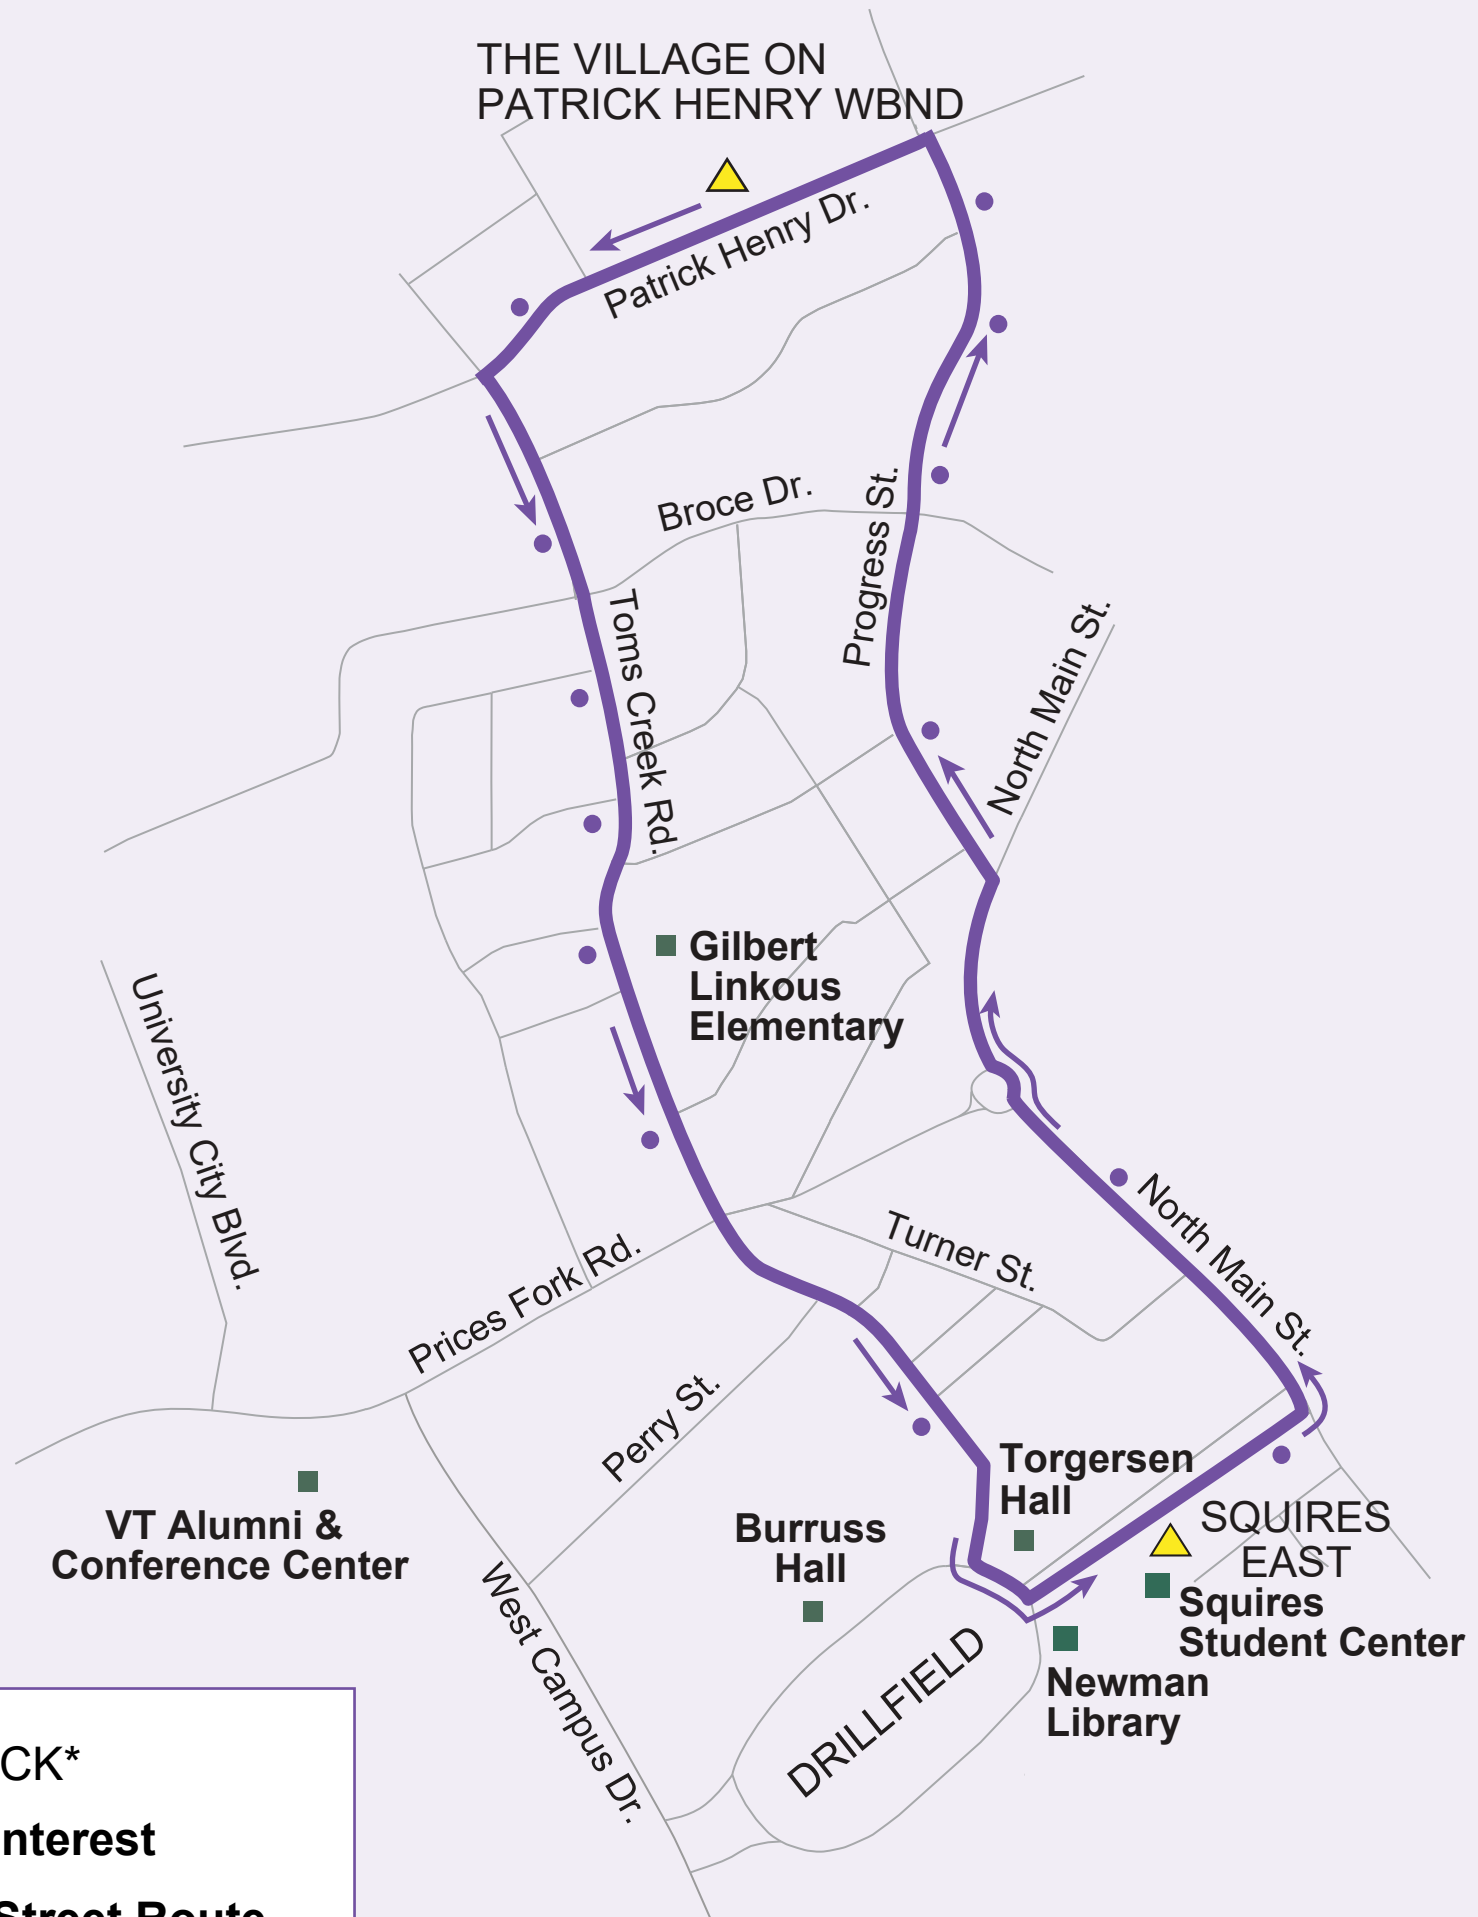

# Progress Street

Provides service along Progress St., Patrick Henry Dr., and Toms Creek to campus.

-  TIME CHECK\*
  -  Points of Interest
  -  Progress Street Route
  -  Bus Stop
- \* Buses that arrive at a time check early will leave at the scheduled time.

This route operates Mon-Fri during full service only. During all other times, please use the Toms Creek or UCB routes.

**Progress Street "PRO"**

Provides service along Progress Street, Patrick Henry Drive and Toms Creek to Campus. Full Service ONLY.

**Progress Street Full Service**

Monday - Friday follow same schedule until 3 p.m.

Squires East	The Village on Patrick Henry Wbnd	Squires East	The Village on Patrick Henry Wbnd
Stop # 1110	Stop # 1308	Stop # 1110	Stop # 1308
	7:00 AM	10:55 AM	11:10 AM
	7:10 AM	11:05 AM	11:20 AM
	7:20 AM	11:15 AM	11:30 AM
7:15 AM	7:30 AM	11:25 AM	11:40 AM
7:25 AM	7:40 AM	11:35 AM	11:50 AM
7:35 AM	7:50 AM	11:45 AM	12:00 PM
7:45 AM	8:00 AM	11:55 AM	12:10 PM
7:55 AM	8:10 AM	12:05 PM	12:20 PM
8:05 AM	8:20 AM	12:15 PM	12:30 PM
8:15 AM	8:30 AM	12:25 PM	12:40 PM
8:25 AM	8:40 AM	12:35 PM	12:50 PM
8:35 AM	8:50 AM	12:45 PM	1:00 PM
8:45 AM	9:00 AM	12:55 PM	1:10 PM
8:55 AM	9:10 AM	1:05 PM	1:20 PM
9:05 AM	9:20 AM	1:15 PM	1:30 PM
9:15 AM	9:30 AM	1:25 PM	1:40 PM
9:25 AM	9:40 AM	1:35 PM	1:50 PM
9:35 AM	9:50 AM	1:45 PM	2:00 PM
9:45 AM	10:00 AM	1:55 PM	2:10 PM
9:55 AM	10:10 AM	2:05 PM	2:20 PM
10:05 AM	10:20 AM	2:15 PM	2:30 PM
10:15 AM	10:30 AM	2:25 PM	2:40 PM
10:25 AM	10:40 AM	2:35 PM	2:50 PM
10:35 AM	10:50 AM	2:45 PM	3:00 PM
10:45 AM	11:00 AM		