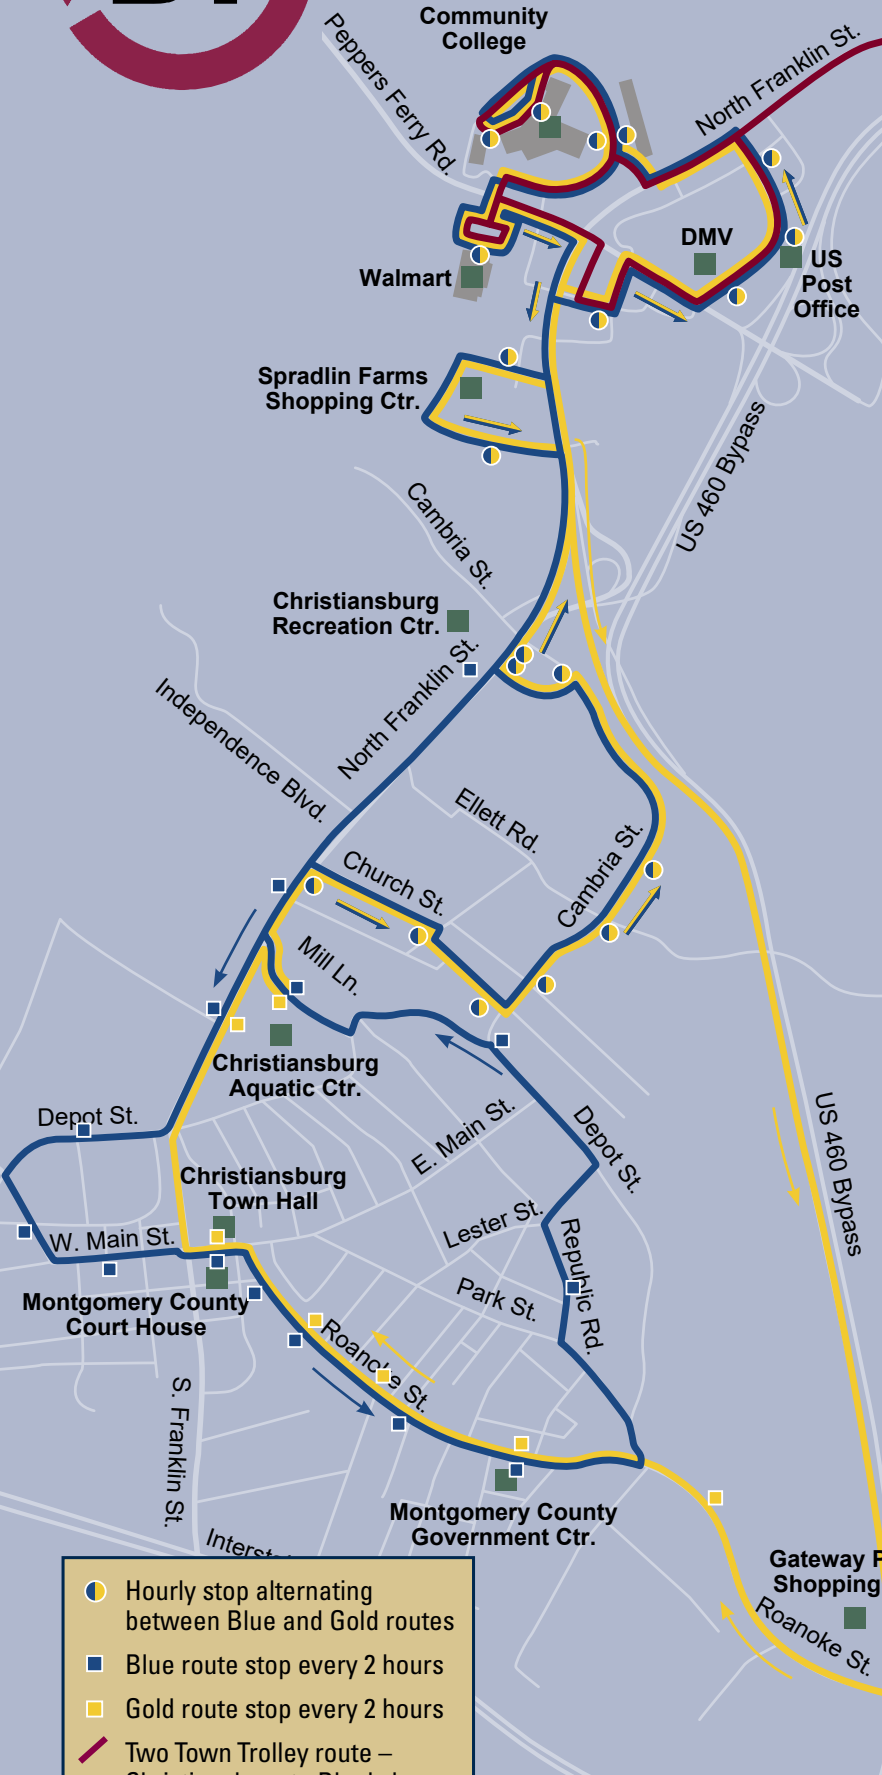

# The Explorer

Provides service within Christiansburg, alternating between Blue and Gold loops.  
This route operates weekdays year-round.

	NRV Mall ▲	P & R ▲	Linden Green	MCGC ▲ TC on Blue	P & R	Aquatic Center	Cambria & Mont.	Laurel Street ▲
BLUE				*7:10 AM*	7:15 AM	7:20 AM	7:23 AM	7:30 AM
GOLD	7:45 AM	8:00 AM	8:03 AM	8:10 AM		8:20 AM	8:23 AM	8:30 AM
BLUE	8:45 AM			▲ 9:10 AM		9:20 AM	9:23 AM	9:30 AM
GOLD	9:45 AM	10:00 AM	10:03 AM	10:10 AM		10:20 AM	10:23 AM	10:30 AM
BLUE	10:45 AM			▲ 11:10 AM		11:20 AM	11:23 AM	11:30 AM
GOLD	11:45 AM	<b>12:00 PM</b>	<b>12:03 PM</b>	<b>12:10 PM</b>		<b>12:20 PM</b>	<b>12:23 PM</b>	<b>12:30 PM</b>
BLUE	<b>12:45 PM</b>			▲ 1:10 PM		<b>1:20 PM</b>	<b>1:23 PM</b>	<b>1:30 PM</b>
GOLD	1:45 PM	2:00 PM	2:03 PM	2:10 PM		2:20 PM	2:23 PM	2:30 PM
BLUE	2:45 PM			▲ 3:10 PM		3:20 PM	3:23 PM	3:30 PM
GOLD	3:45 PM	4:00 PM	4:03 PM	4:10 PM		4:20 PM	4:23 PM	4:30 PM
BLUE	4:45 PM			▲ 5:10 PM		5:20 PM	5:23 PM	5:30 PM
	<b>NRV Mall</b>	<b>MCGC</b>	<i>P &amp; R</i>	<i>Linden Green</i>		<i>Aquatic Center</i>	<i>Cambria &amp; Mont.</i>	<b>Laurel Street</b>
GREEN	5:45 PM	6:10 PM	6:15 PM	6:18 PM		6:20 PM	6:23 PM	6:45 PM

\* **Bold** times indicate PM hours.

\* if a stop time is blank, that stop is not served that loop.

LewisGale Hospital Montgomery  
South Main St.

NRV Mall/  
New River  
Community  
College

US 460 Bypass

# Christiansburg Routes

## Service

Explorer Blue Loop

Explorer Gold Loop

Explorer Green Loop

**Explorer Green Loop**  
5:45 p.m. trip only

- Hourly stop alternating between Blue and Gold routes
- Blue route stop every 2 hours
- Gold route stop every 2 hours
- Two Town Trolley route – Christiansburg to Blacksburg