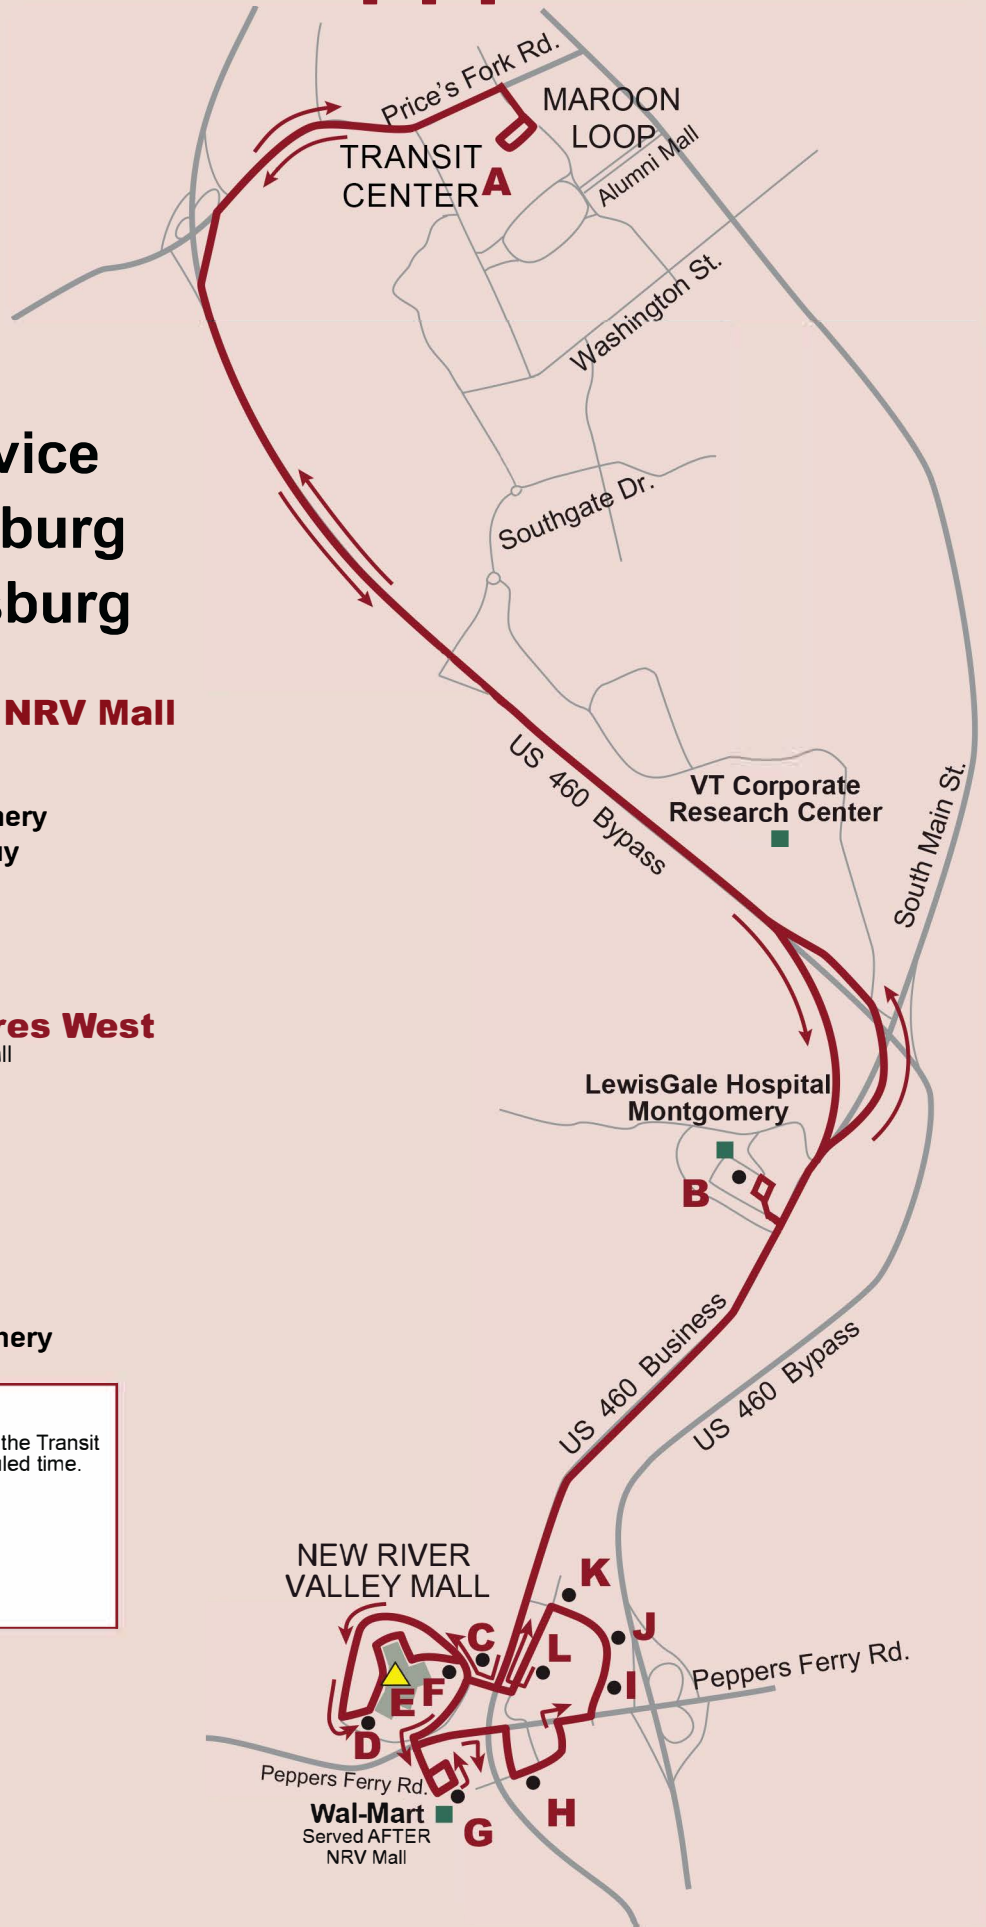

From NRV Mall to Squires West

Stops listed below served AFTER NRV Mall

- **F. Shopper's Way, near Belk**
- **G. Wal-Mart**
- **H. Laurel & Sycamore**
- **I. DMV**
- **J. Post Office (Christiansburg)**
- **K. Arbor & Market**
- **L. Market Place**
- **B. LewisGale Hospital Montgomery**

	TIME CHECK Buses that arrive at a time check, or the Transit Center, early will leave at the scheduled time.
	Points of Interest
	TTT Bus Route
	TTT Bus Stop